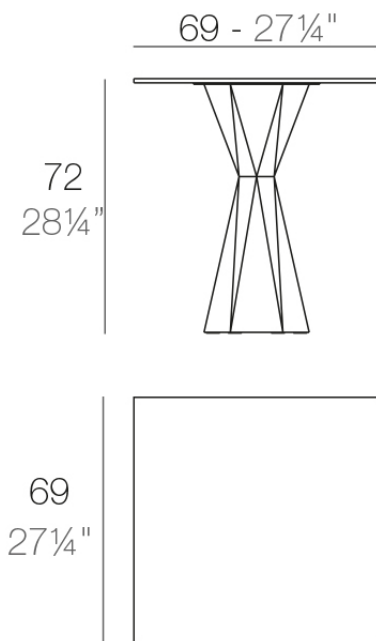

Info

Description

Made of polyethylene resin by rotational moulding. 100% Recyclable. Item suitable for indoor and outdoor use. Available in different finishes. Tabletop with HPL.

Weight: 51.56 Kg

VERTEX Mesa 70x70
VERTEX Table 27½"x27½"