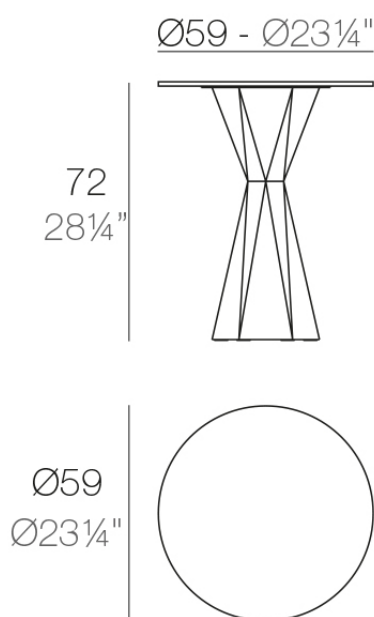

Info

Description

Made of polyethylene resin by rotational moulding. 100% Recyclable. Item suitable for indoor and outdoor use. Available in different finishes. Tabletop with HPL.

Weight: 23.81 Kg

VERTEX Mesa Ø60
VERTEX Table Ø23 1/2"