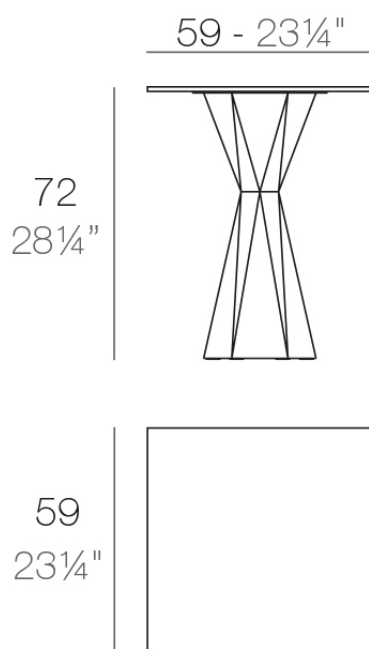

Info

Description

Made of polyethylene resin by rotational moulding. 100% Recyclable. Item suitable for indoor and outdoor use. Available in different finishes. Tabletop with HPL.

Weight: 23.81 Kg

VERTEX Mesa 60x60

VERTEX Table 23 1/2"x23 1/2"

Finishes

finishes

Basic

Ref. 51010C

garnet 2015

green 2016

cream 2017