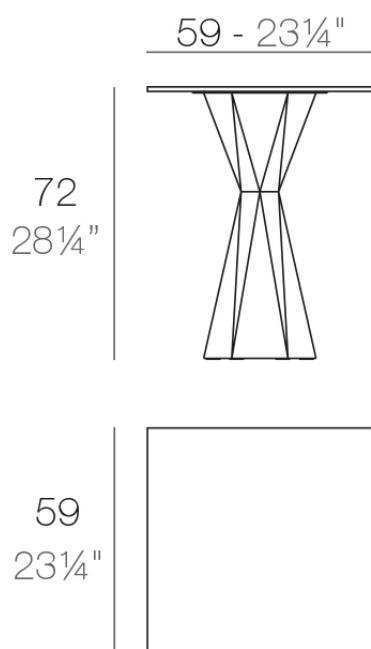

### Description

Made of polyethylene resin by rotational moulding. 100% Recyclable. Item suitable for indoor and outdoor use. Available in different finishes. Tabletop with HPL.

Weight: 23.81 Kg

VERTEX Mesa 60x60

VERTEX Table 23½"x23½"