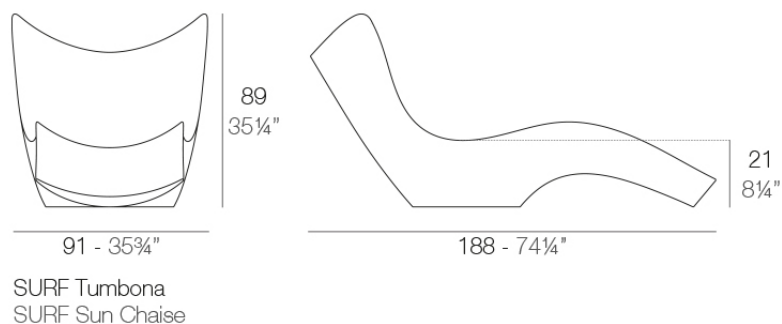

### Description

Made of polyethylene resin by rotational moulding. 100% Recyclable. Item suitable for indoor and outdoor use. Available in different finishes.

Weight: 25.33 Kg