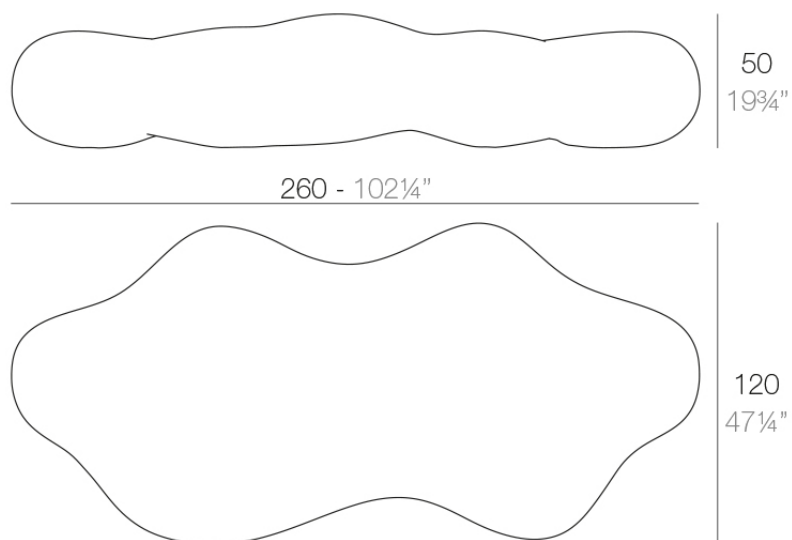

Info

Description

Made of polyethylene resin by rotational moulding. 100% Recyclable. Item suitable for indoor and outdoor use. Available in different finishes.

Weight: 46.07 Kg

LAVA Banco
LAVA Bench