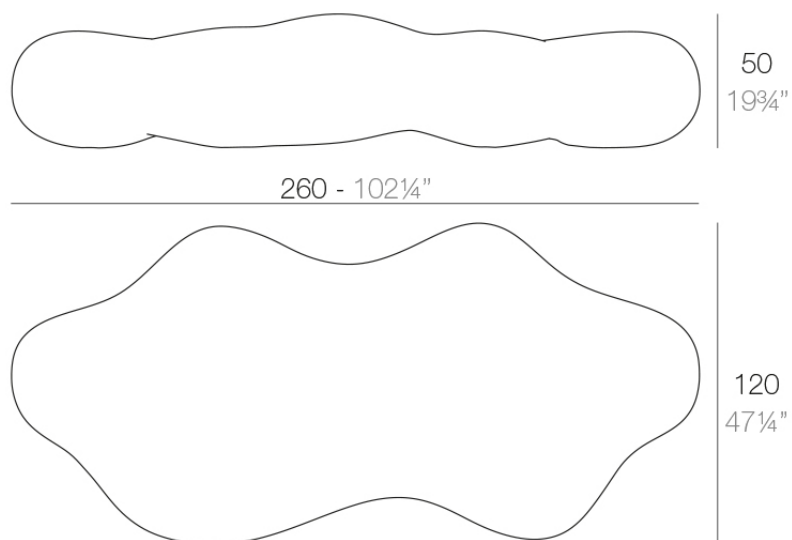

### Description

Made of polyethylene resin by rotational moulding. 100% Recyclable. Item suitable for indoor and outdoor use. Available in different finishes.

Weight: 46.07 Kg

LAVA Banco  
LAVA Bench