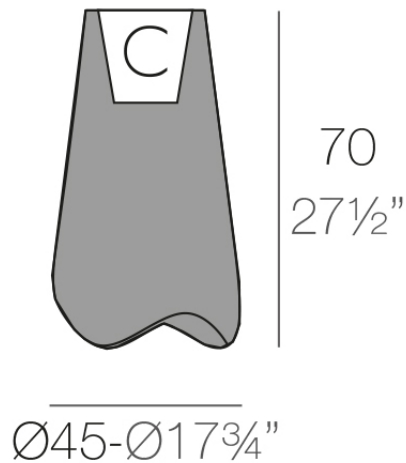

Info

Description

Pot made of polyethylene resin by rotational moulding. 100% Recyclable. Item suitable for indoor and outdoor use. Available in different finishes.

Weight: 4.5 Kg

PAL Macetero 70

C = 10 L

PAL Planter 70

C = 2¾ gal

Finishes

finishes

Basic

Ref. 51013A

white 2001

black 2002

ecru 2003