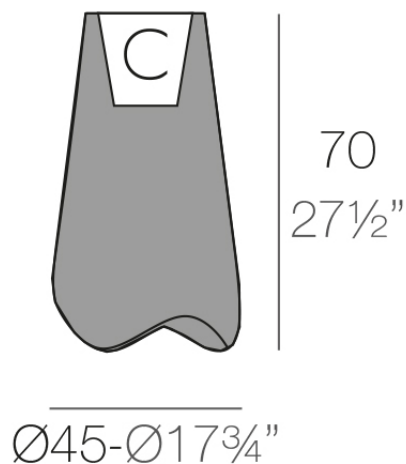

### Description

Pot made of polyethylene resin by rotational moulding. 100% Recyclable. Item suitable for indoor and outdoor use. Available in different finishes.

Weight: 4.5 Kg

PAL Macetero 70

C = 10 L

PAL Planter 70