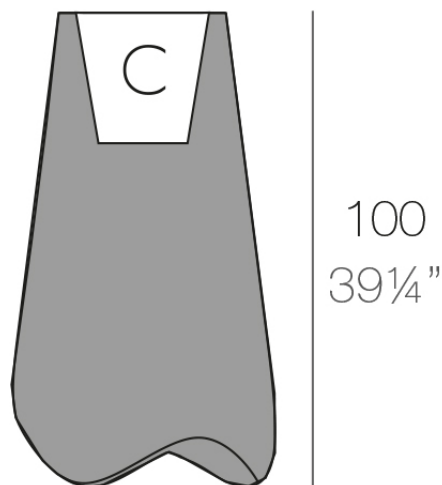

Info

Description

Pot made of polyethylene resin by rotational moulding. 100% Recyclable. Item suitable for indoor and outdoor use. Available in different finishes.

Weight: 8.5 Kg

Ø55-Ø21³/₄"

PAL Macetero 100

C = 20 L

PAL Planter 100

C = 5¹/₂ gal

Finishes

finishes

Basic

Ref. 51014A

white 2001