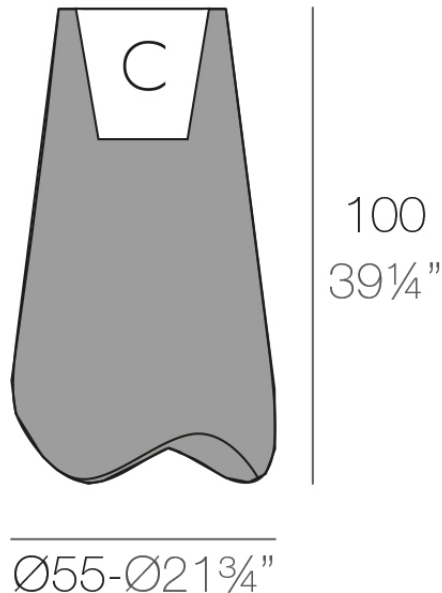

### Description

Pot made of polyethylene resin by rotational moulding. 100% Recyclable. Item suitable for indoor and outdoor use. Available in different finishes.

Weight: 8.5 Kg

PAL Macetero 100

C = 20 L

PAL Planter 100