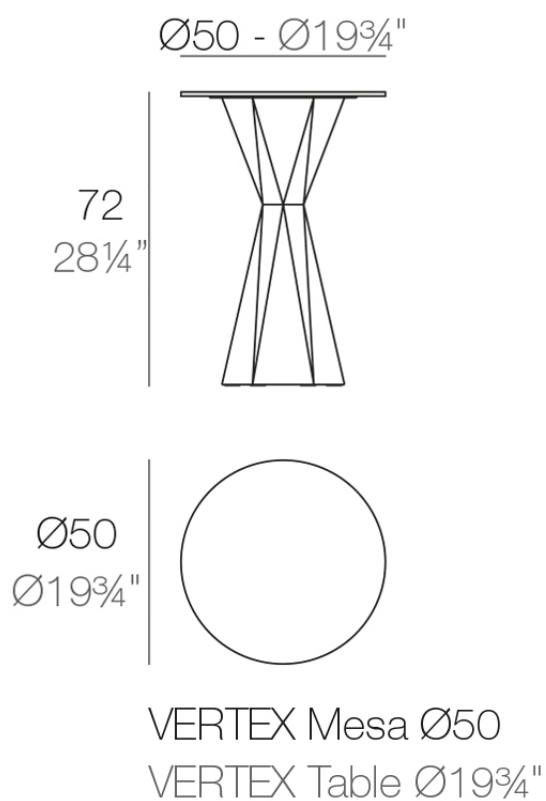

Info

Description

Made of polyethylene resin by rotational moulding. 100% Recyclable. Item suitable for indoor and outdoor use. Available in different finishes.

Weight: 21.41 Kg

Finishes

finishes

Basic

Ref. 51017C