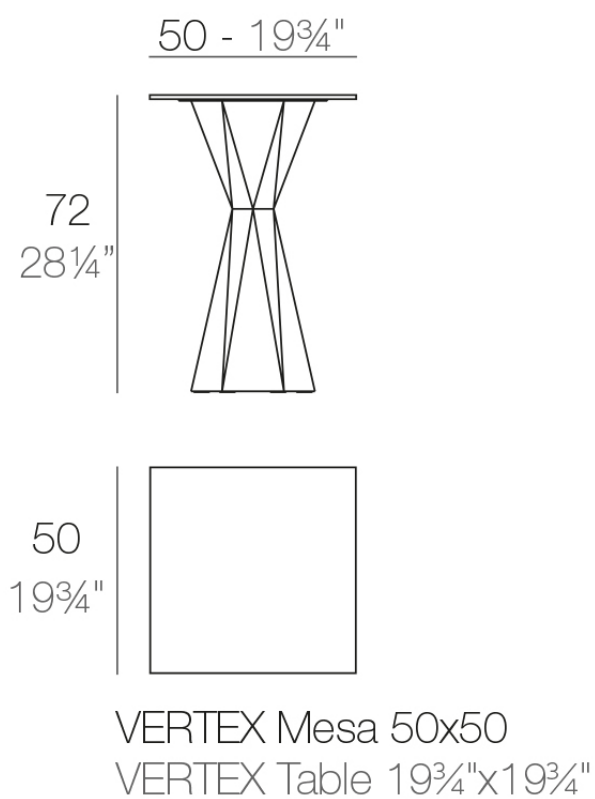

Info

Description

Made of polyethylene resin by rotational moulding. 100% Recyclable. Item suitable for indoor and outdoor use. Available in different finishes.

Weight: 21.41 Kg