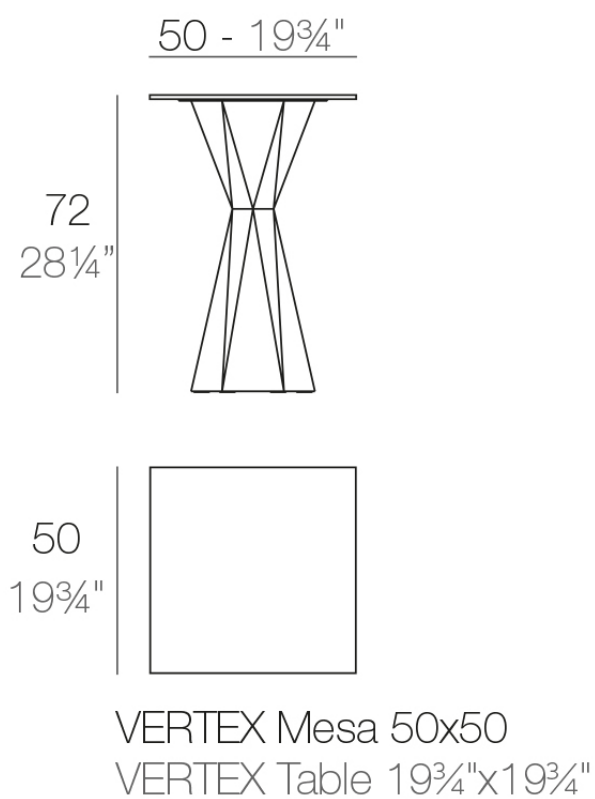

### Description

Made of polyethylene resin by rotational moulding. 100% Recyclable. Item suitable for indoor and outdoor use. Available in different finishes.

Weight: 21.41 Kg