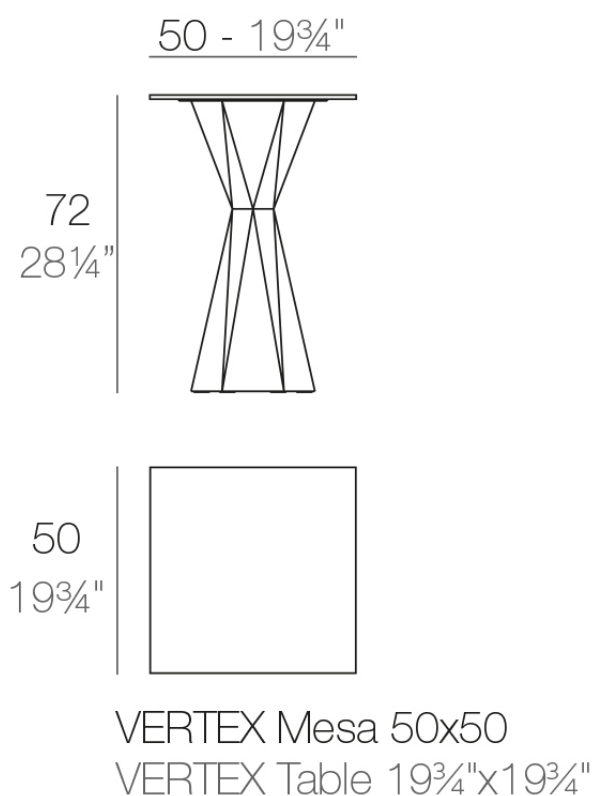

Info

Description

Made of polyethylene resin by rotational moulding. 100% Recyclable. Item suitable for indoor and outdoor use. Available in different finishes.

Weight: 21.41 Kg

Finishes

finishes

Basic

Ref. 51017C