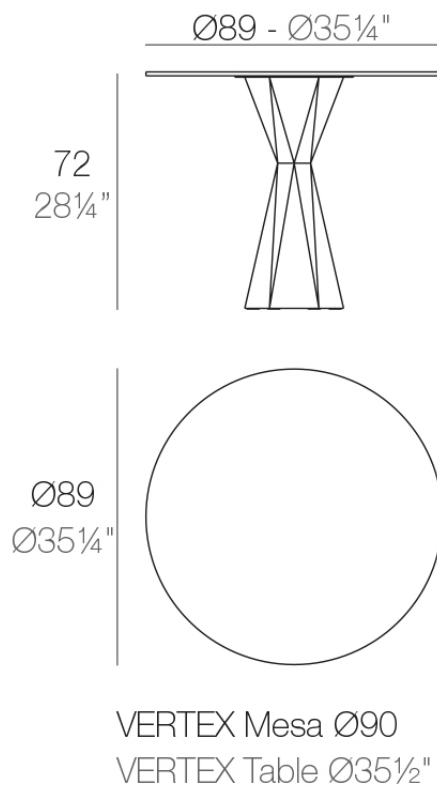

Info

Description

Made of polyethylene resin by rotational moulding. 100% Recyclable. Item suitable for indoor and outdoor use. Available in different finishes. Tabletop with HPL.

Weight: 54.19 Kg

Finishes