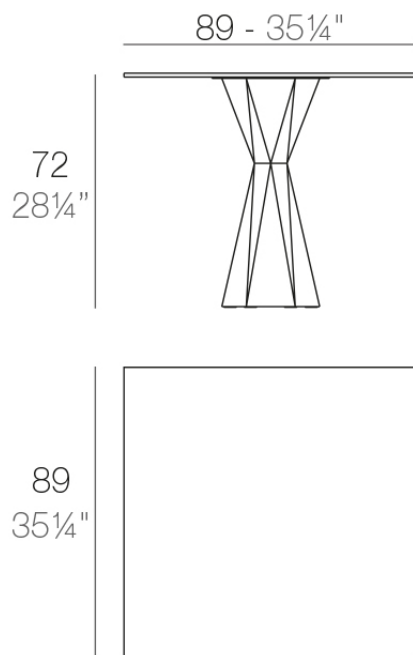

### Description

Made of polyethylene resin by rotational moulding. 100% Recyclable. Item suitable for indoor and outdoor use. Available in different finishes. Tabletop with HPL.

Weight: 54.19 Kg

VERTEX Mesa 90x90  
VERTEX Table 35 1/2"x35 1/2"