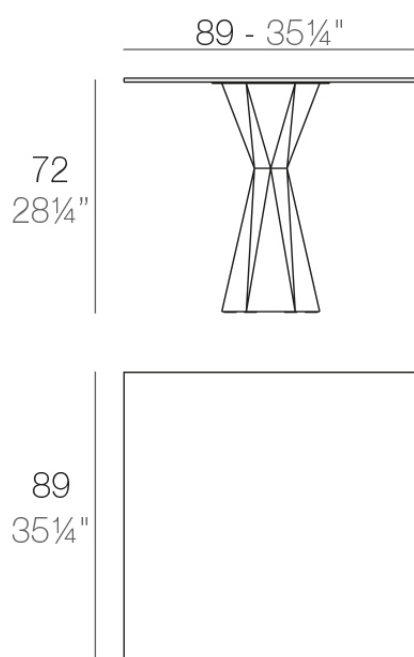

### Description

Made of polyethylene resin by rotational moulding. 100% Recyclable. Item suitable for indoor and outdoor use. Available in different finishes. Tabletop with HPL.

Weight: 54.19 Kg

VERTEX Mesa 90x90  
VERTEX Table 35 1/2"x35 1/2"