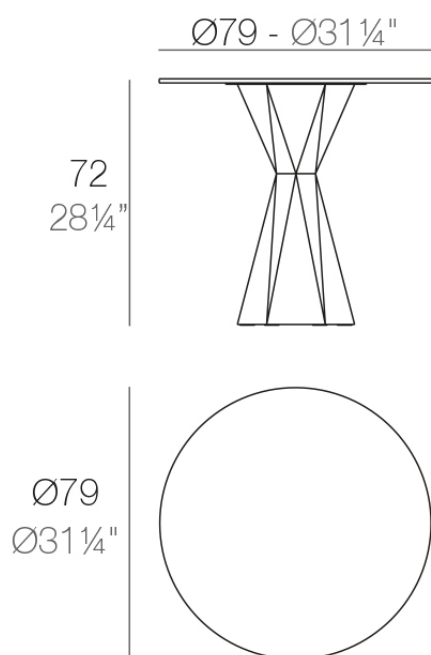

Info

Description

Made of polyethylene resin by rotational moulding. 100% Recyclable. Item suitable for indoor and outdoor use. Available in different finishes. Tabletop with HPL.

Weight: 50.39 Kg

VERTEX Mesa $\text{Ø}80$
VERTEX Table $\text{Ø}31\frac{1}{2}"$