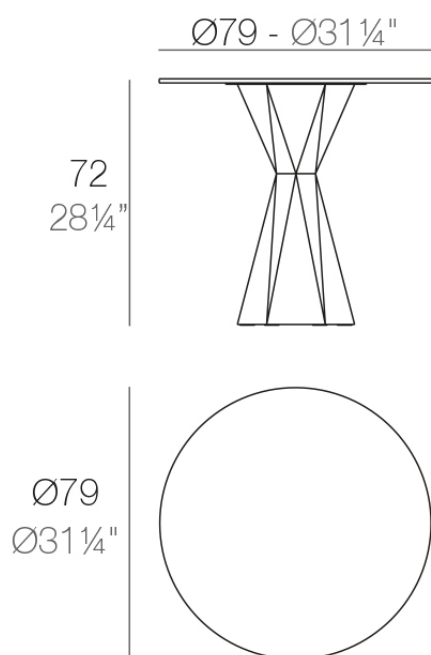

### Description

Made of polyethylene resin by rotational moulding. 100% Recyclable. Item suitable for indoor and outdoor use. Available in different finishes. Tabletop with HPL.

Weight: 50.39 Kg

VERTEX Mesa  $\text{Ø}80$   
VERTEX Table  $\text{Ø}31\frac{1}{2}"$