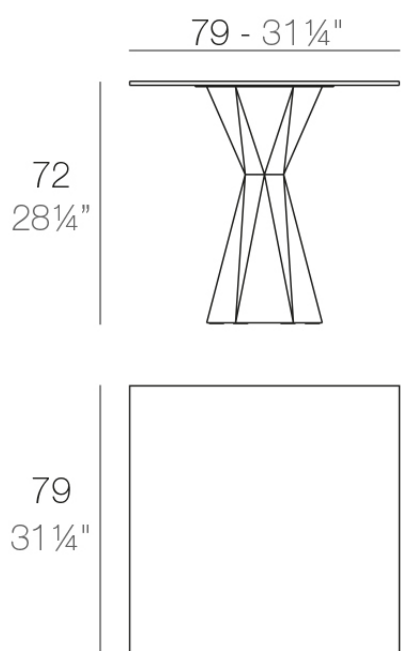

### Description

Made of polyethylene resin by rotational moulding. 100% Recyclable. Item suitable for indoor and outdoor use. Available in different finishes. Tabletop with HPL.

Weight: 50.39 Kg

VERTEX Mesa 80x80  
VERTEX Table 31 1/2"x31 1/2"