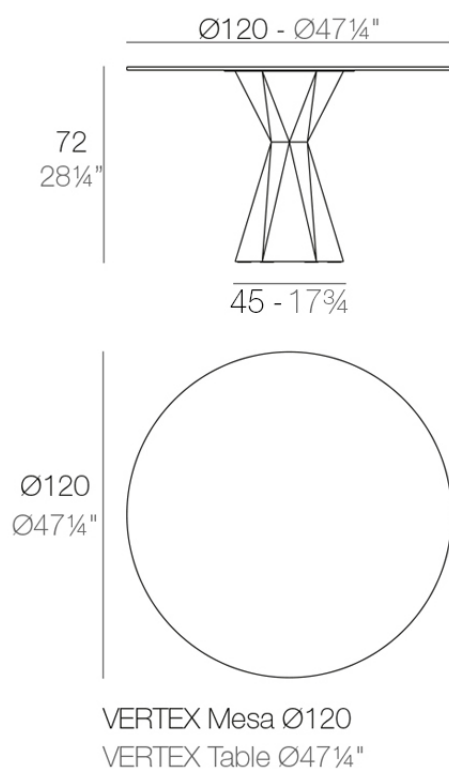

Info

Description

Made of polyethylene resin by rotational moulding. 100% Recyclable. Item suitable for indoor and outdoor use. Available in different finishes. Tabletop with HPL.

Weight: 62.59 Kg