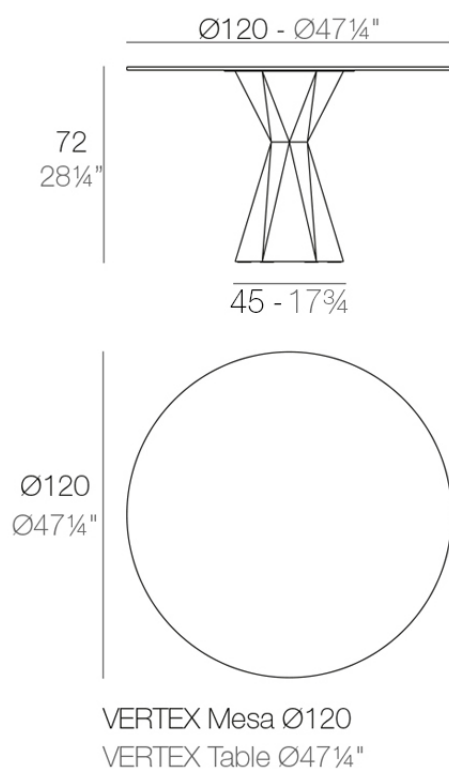

Info

Description

Made of polyethylene resin by rotational moulding. 100% Recyclable. Item suitable for indoor and outdoor use. Available in different finishes. Tabletop with HPL.

Weight: 62.59 Kg

Finishes