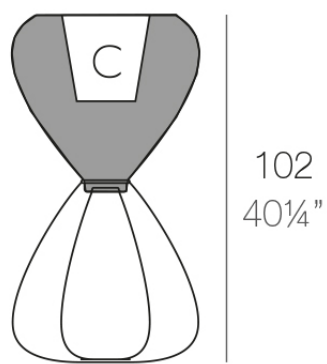

### Description

Pot made of polyethylene resin by rotational moulding. 100% Recyclable.  
Item suitable for indoor and outdoor use. Available in different finishes.

Ø55-Ø21 3/4"

PAL Macetero 102    C = 20 L  
PAL Planter 102     C = 5 1/2 gal