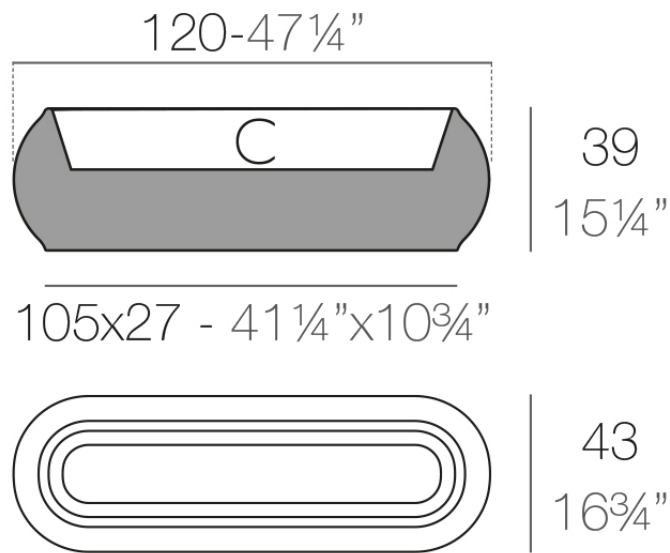

Info

Description

Pot made of polyethylene resin by rotational moulding. 100% Recyclable. Item suitable for indoor and outdoor use. Available in different finishes.

105x27 - 41 1/4" x 10 3/4"

PAL Jardinera 39
PAL Jardiniere 39

C = 50 L
C = 13 gal

Finishes

finishes

Basic

Ref. 51024A

white 2001

black 2002

ecru 2003