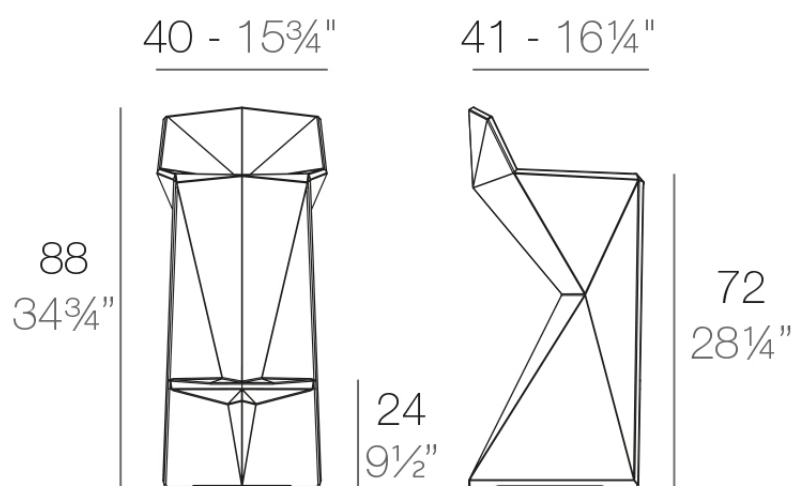

Info

Description

Made of polyethylene resin by rotational moulding. 100% Recyclable. Item suitable for indoor and outdoor use. Available in different finishes.

Weight: 5.51 Kg

VERTEX Taburete Alto

VERTEX Bar Stool