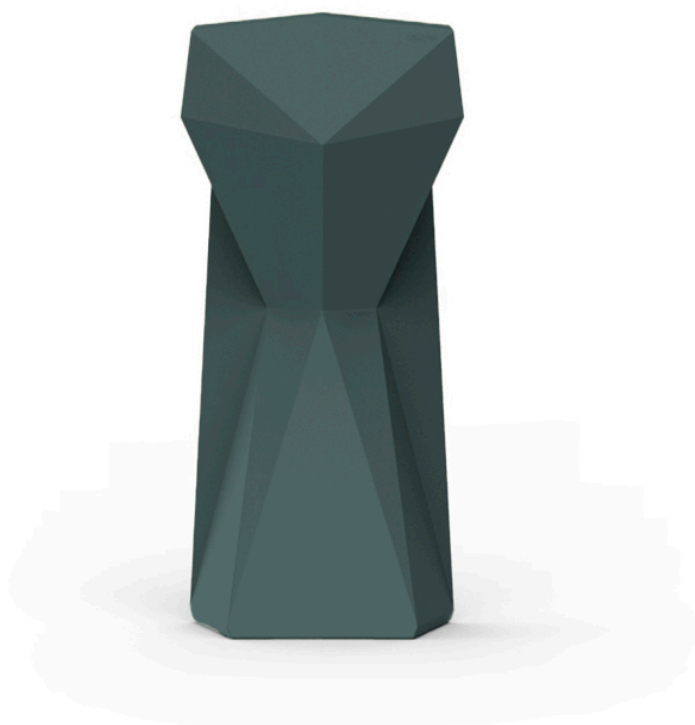

Vertex bar stool

by Karim Rashid

One of the latest great works by **KARIM RASHID**, we can find it in **VERTEX**, a family of ultra-contemporary sculpted outdoor & indoor designer furniture collection designed for the Spanish brand **VONDOM**.

Info

Description

Made of polyethylene resin by rotational moulding. 100% Recyclable. Item suitable for indoor and outdoor use. Available in different finishes.

Weight: 5.51 Kg

VERTEX Taburete Alto

VERTEX Bar Stool