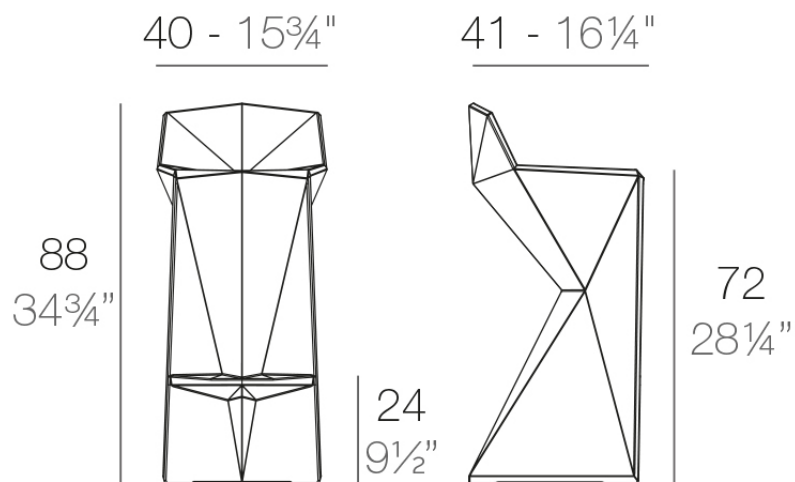

### Description

Made of polyethylene resin by rotational moulding. 100% Recyclable. Item suitable for indoor and outdoor use. Available in different finishes.

Weight: 5.51 Kg

VERTEX Taburete Alto  
VERTEX Bar Stool