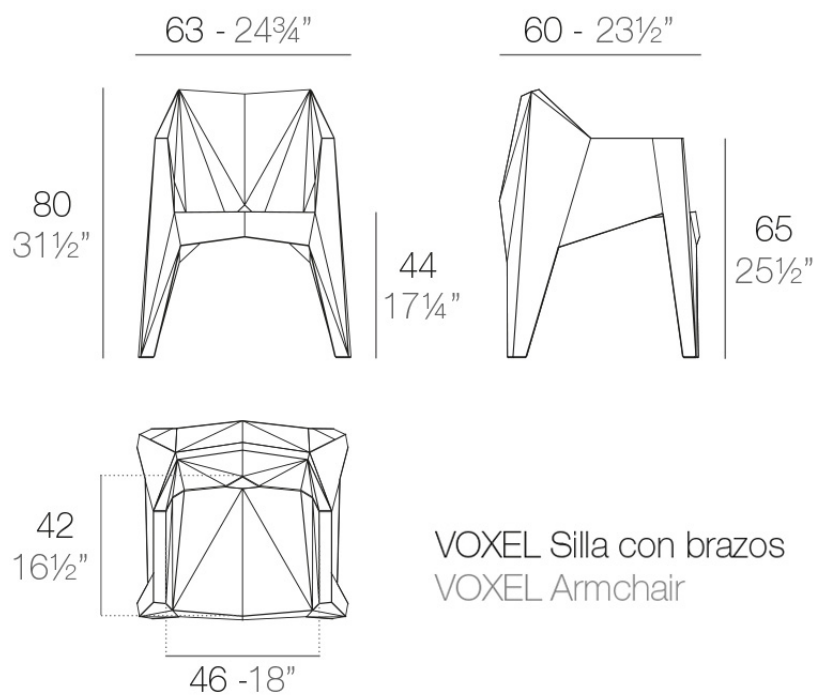

Info

Description

Made of injected polypropylene with fiber glass. Stackable. Available in several colors. Item suitable for indoor and outdoor use.

Weight: 6.81 Kg

Finishes

finishes

Basic

Ref. 51031