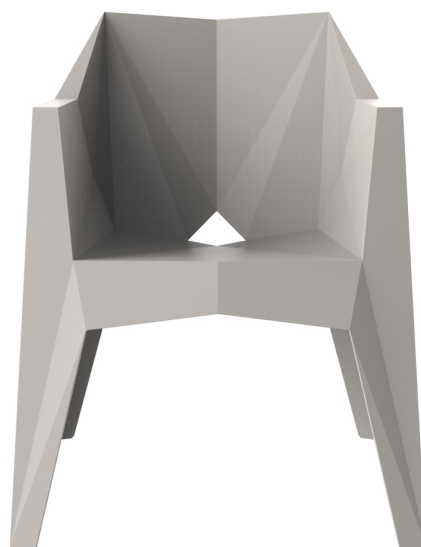

## Voxel armchair

by Karim Rashid

GOOD DESIGN 2021 WINNER  
Voxel sun lounger

The design furniture Voxel Collection, designed by Karim Rashid for Vondom, is characterised by its **geometric and faceted forms**, all made through injection moulding plastic. Formed by a chair, an armchair, a sun lounger and the new bar stool.

### Description

Made of injected polypropylene with fiber glass. Stackable. Available in several colors. Item suitable for indoor and outdoor use.

Weight: 6.81 Kg