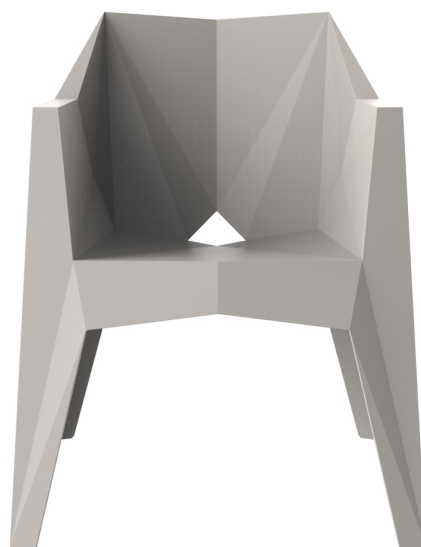

Voxel armchair

by Karim Rashid

GOOD DESIGN 2021 WINNER
Voxel sun lounger

The design furniture Voxel Collection, designed by Karim Rashid for Vondom, is characterised by its **geometric and faceted forms**, all made through injection moulding plastic. Formed by a chair, an armchair, a sun lounger and the new bar stool.

Info

Description

Made of injected polypropylene with fiber glass. Stackable. Available in several colors. Item suitable for indoor and outdoor use.

Weight: 6.81 Kg

Finishes

finishes

Basic

Ref. 51031

white

black

Available in various colors

fabric

BAIONA

Ref. 51031CO

ocean 10111 baiona

tortora 10102 baiona