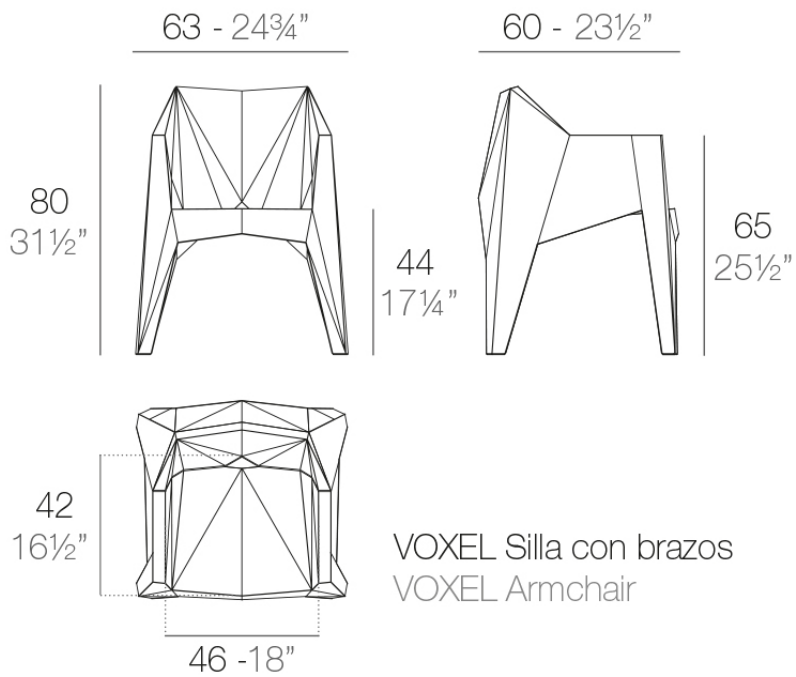

### Description

Made of injected polypropylene with fiber glass. Stackable. Available in several colors. Item suitable for indoor and outdoor use.

Weight: 6.81 Kg