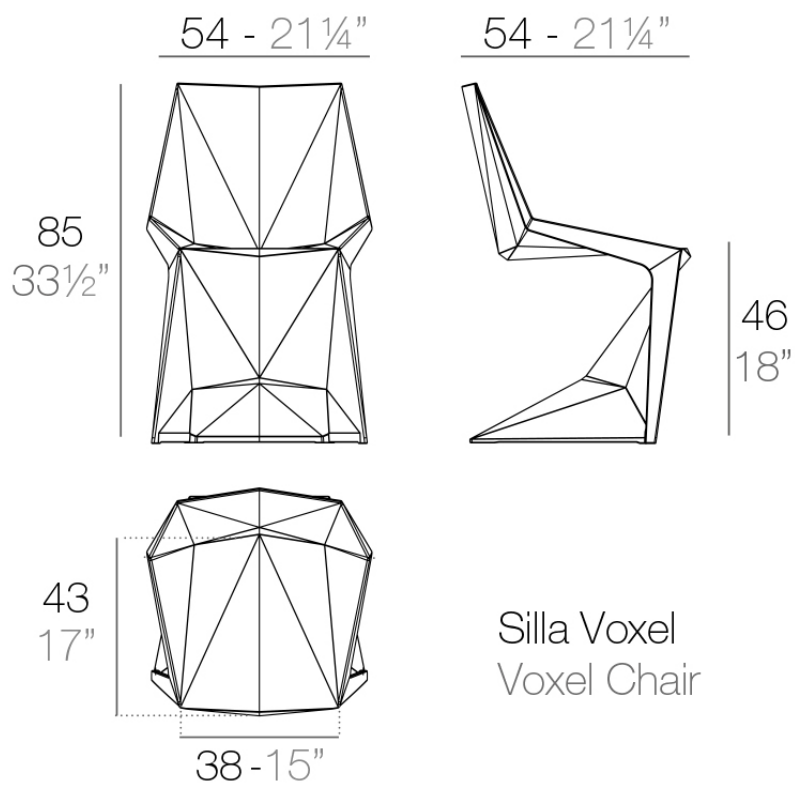

### Description

Made of injected polypropylene with fiber glass. Stackable. Available in several colors. Item suitable for indoor and outdoor use.

Weight: 6.5 Kg