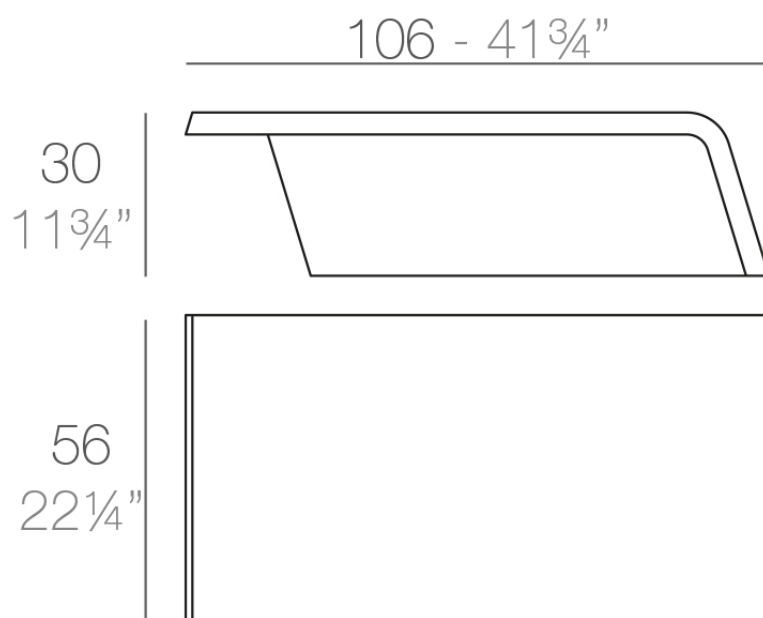

## Rest coffee table 106x56x30

by A-cero

In a world where art and design converge, the Rest Collection by A-Cero is born. Inspired by the ancient technique of origami, each piece is a tribute to the Japanese art of folding, fusing elegance and simplicity under the philosophy “less is more”.

### Description

Made of polyethylene resin by rotational moulding. 100% Recyclable. Item suitable for indoor and outdoor use. Available in different finishes.

Weight: 12.5 Kg

REST Mesa Baja

REST Low Table