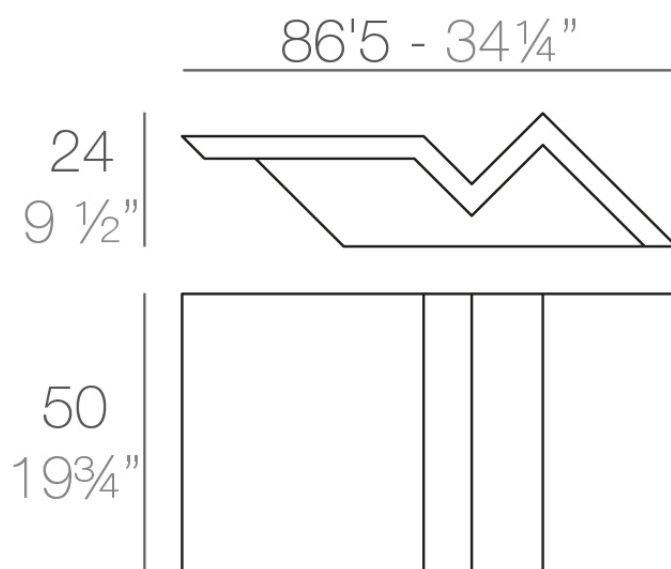

Info

Description

Made of polyethylene resin by rotational moulding. 100% Recyclable. Item suitable for indoor and outdoor use. Available in different finishes.

Weight: 7 Kg

REST Mesa Tumbona
REST Sun Chaise Table