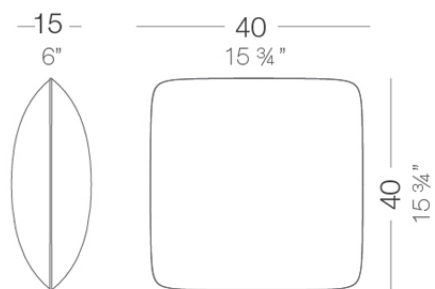

Cushion 40x40

by Studio Vondom

Info

Description

Weight: 1.12 Kg

Studio Cushions. Pillow 40x40cm
Studio Cushions. Cojín 40x40cm
53020

Cojín 40
Pillow 40

Finishes