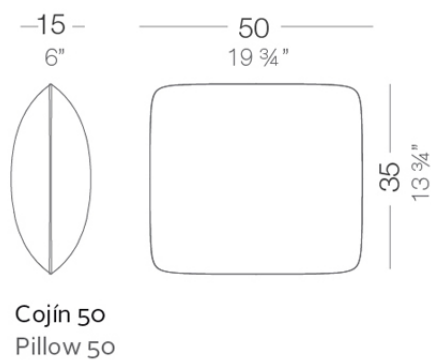

Cushion 50x50

by Studio Vondom

Info

Description

Weight: 1.3 Kg

Studio Cushions. Pillow 50x50cm
Studio Cushions. Cojín 50x50cm
53023

Finishes

Cushions Ref. 53023