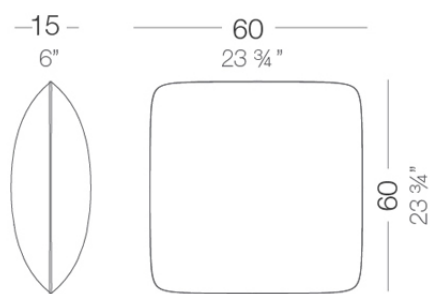

### Description

Weight: 1.65 Kg

Studio Cushions. Pillow 60x60cm  
Studio Cushions. Cojín 60x60cm  
53024

Cojín 60  
Pillow 60