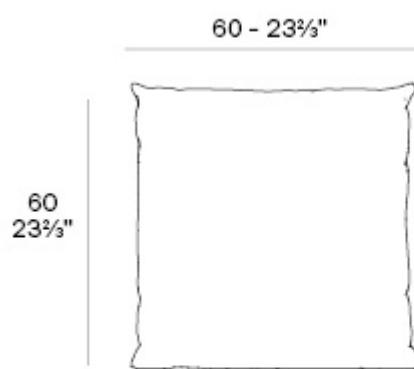

### Description

Weight: 1.65 Kg

Studio Cushions. Pillow 60x60cm  
Studio Cushions. Cojín 60x60cm  
53024

Cojín 60  
Pillow 60