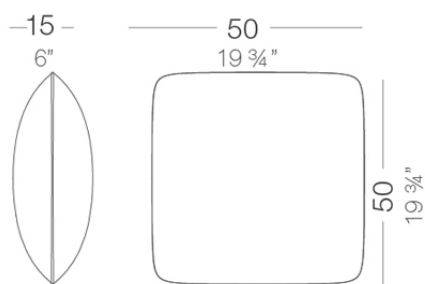

Cushion 50x35

by Studio Vondom

Info

Description

Weight: 1.1 Kg

Cojín 50
Pillow 50

Studio Cushions. Pillow 35x50cm
Studio Cushions. Cojín 35x50cm
53025

Finishes