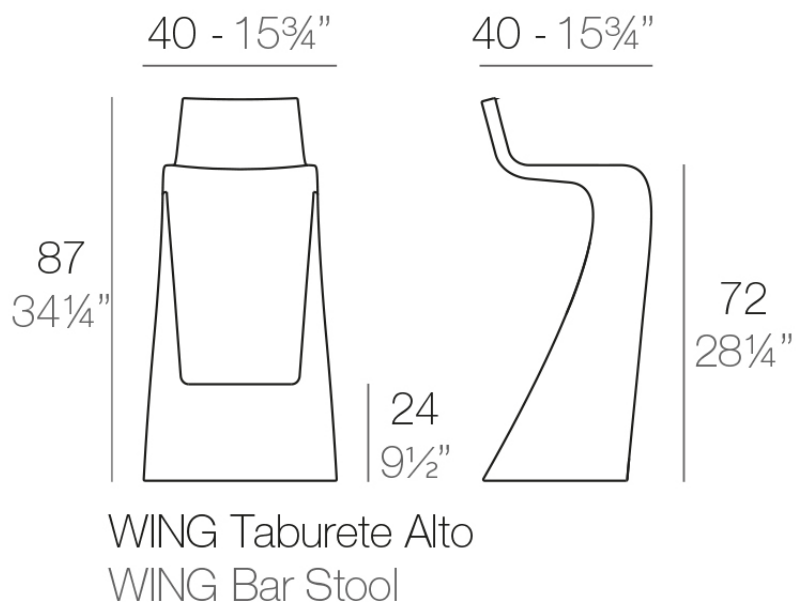

### Description

Made of polyethylene resin by rotational moulding. 100% Recyclable. Item suitable for indoor and outdoor use. Available in different finishes.

Weight: 5.51 Kg