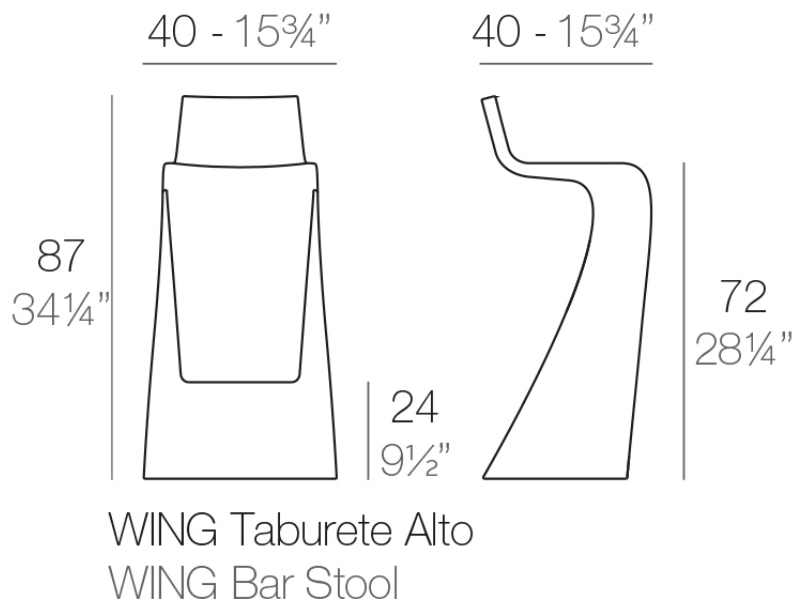

Wing bar stool

by A-cero

The outdoor furniture's Wing Collection by A-cero for Vondom, was born as a result of the folding of the straight and curve lines projection mixed in a dynamic way.

Info

Description

Made of polyethylene resin by rotational moulding. 100% Recyclable. Item suitable for indoor and outdoor use. Available in different finishes.

Weight: 5.51 Kg

Finishes

finishes

Basic

Ref. 53031

Matt Polyethylene