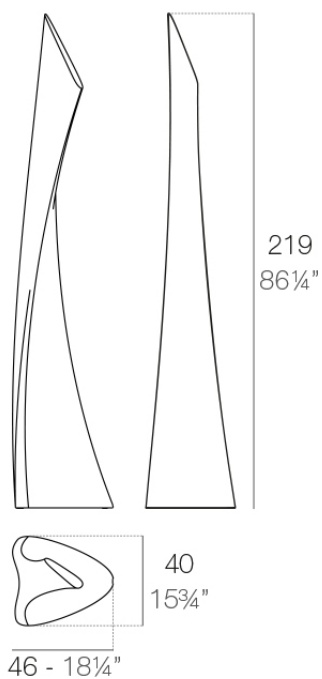

Wing lamp

by A-cero

The outdoor furniture's Wing Collection by A-cero for Vondom, was born as a result of the folding of the straight and curve lines projection mixed in a dynamic way.

Info

Description

Made of polyethylene resin by rotational moulding. 100% Recyclable. Item suitable for indoor and outdoor use. Available in different finishes.

Weight: 20 Kg

WING Lámpara
WING Lamp

Finishes

finishes

Basic

Ref. 53033A

black 2002

camel 2020