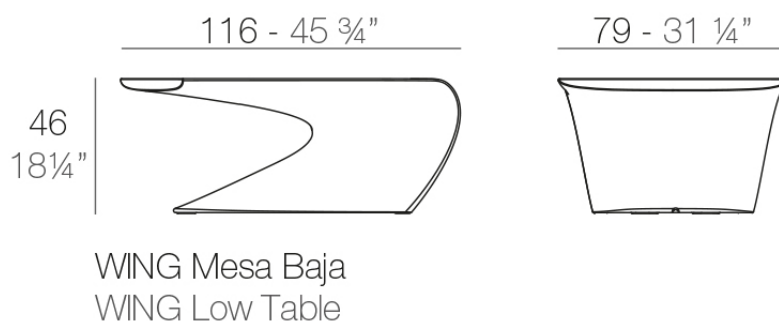

Wing coffee table 116x79x46

by A-cero

The outdoor furniture's Wing Collection by A-cero for Vondom, was born as a result of the folding of the straight and curve lines projection mixed in a dynamic way.

Info

Description

Made of polyethylene resin by rotational moulding. 100% Recyclable. Item suitable for indoor and outdoor use. Available in different finishes.

Weight: 15 Kg

Finishes

finishes

Basic

Ref. 53035