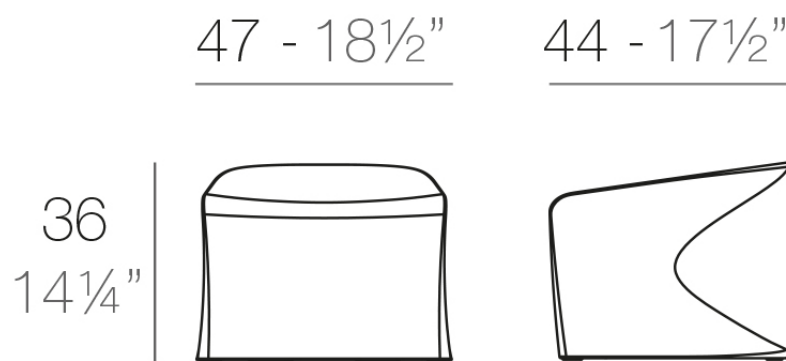

Weight: 5 Kg

WING Taburete Bajo
WING Low Stool

Finishes

finishes

Basic

Ref. 53036

white 2001

black 2002