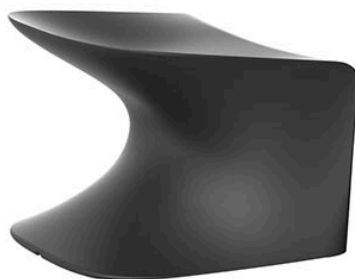

Wing stool

by A-cero

The outdoor furniture's Wing Collection by A-cero for Vondom, was born as a result of the folding of the straight and curve lines projection mixed in a dynamic way.

Info

Description

Made of polyethylene resin by rotational moulding. 100% Recyclable. Item suitable for indoor and outdoor use. Available in different finishes.

Weight: 5 Kg

WING Taburete Bajo
WING Low Stool

Finishes

finishes

Basic

Ref. 53036

white 2001

black 2002