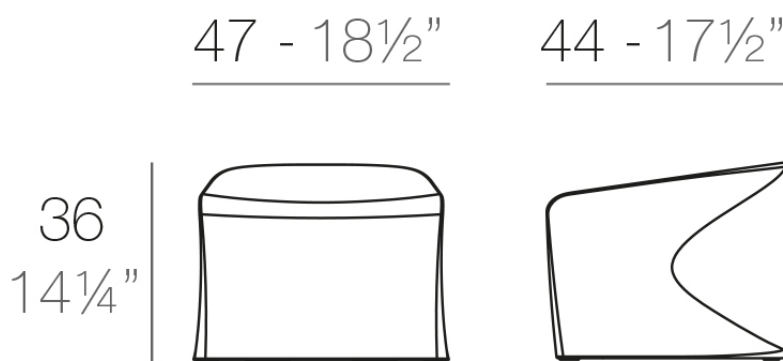

Weight: 5 Kg

WING Taburete Bajo
WING Low Stool

Finishes

finishes

Basic

Ref. 53036

white 2001

black 2002