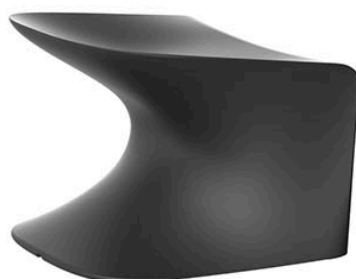

Wing stool

by A-cero

The outdoor furniture's Wing Collection by A-cero for Vondom, was born as a result of the folding of the straight and curve lines projection mixed in a dynamic way.

Info

Description

Made of polyethylene resin by rotational moulding. 100% Recyclable. Item suitable for indoor and outdoor use. Available in different finishes.

Weight: 5 Kg

WING Taburete Bajo
WING Low Stool

Finishes

finishes

Basic

Ref. 53036

white 2001

black 2002