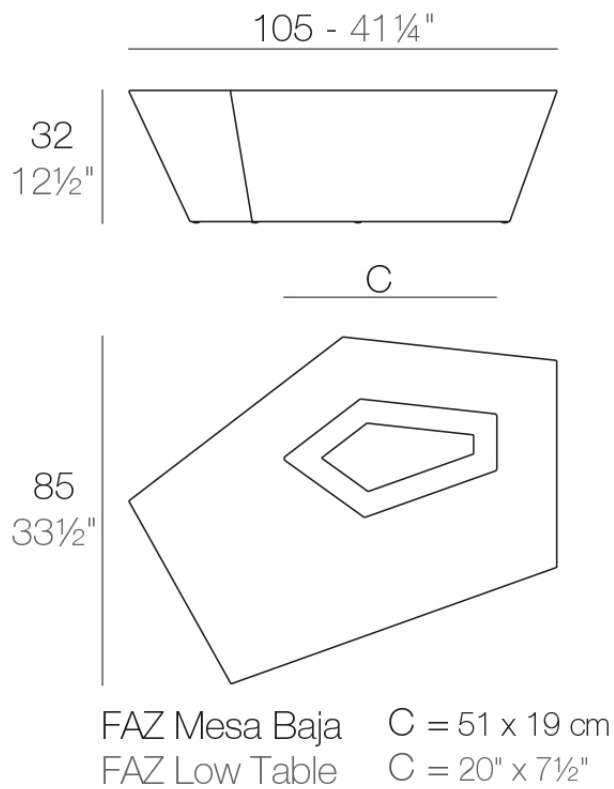

Faz coffee table 105x85x32

by Ramón Esteve

Vondom's Faz collection, designed by Ramón Esteve, is one of the firm's most iconic collections. It stands out for its modular design and sophistication, representing harmony, serenity and timelessness through mineral and emphatic shapes. Faz transforms environments with its unique combination of material and light, creating an enveloping and exclusive atmosphere.

Info

Description

Made of polyethylene resin by rotational moulding. 100% Recyclable. Item suitable for indoor and outdoor use. Available in different finishes.

Weight: 10.5 Kg

Combinations

- 3 x 54004 Módulo Central Sectional Sofa Armless
- 1 x 54002 Módulo Izquierdo Sectional Sofa Left
- 1 x 54003 Módulo Derecho Sectional Sofa Right