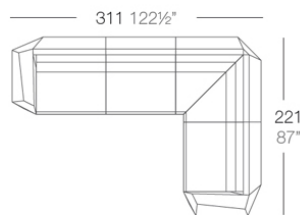

Info

Description

Made of polyethylene resin by rotational moulding. 100% Recyclable. Item suitable for indoor and outdoor use. Available in different finishes.

Weight: 10.5 Kg

Combinations

- 3 x 54004 Módulo Central Sectional Sofa Armless
- 1 x 54002 Módulo Izquierdo Sectional Sofa Left
- 1 x 54003 Módulo Derecho Sectional Sofa Right

- 3 x 54004 Módulo Central Sectional Sofa Armless
- 1 x 54002 Módulo Izquierdo Sectional Sofa Left
- 1 x 54003 Módulo Derecho Sectional Sofa Right
- 1 x 54006 Módulo Esquina 90° Sectional Sofa Corner 90°
- 1 x 54010 Módulo Esquina 45° Sectional Sofa Corner 45°