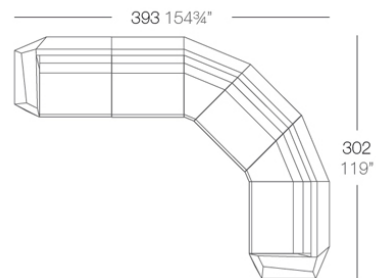

Info

Description

Made of polyethylene resin by rotational moulding. 100% Recyclable. Item suitable for indoor and outdoor use. Available in different finishes.

Weight: 10.5 Kg

Combinations

- 3 x 54004 Módulo Central Sectional Sofa Armless
- 1 x 54002 Módulo Izquierdo Sectional Sofa Left
- 1 x 54003 Módulo Derecho Sectional Sofa Right

- 3 x 54004 Módulo Central Sectional Sofa Armless
- 1 x 54002 Módulo Izquierdo Sectional Sofa Left
- 1 x 54003 Módulo Derecho Sectional Sofa Right
- 1 x 54006 Módulo Esquina 90° Sectional Sofa Corner 90°
- 1 x 54010 Módulo Esquina 45° Sectional Sofa Corner 45°