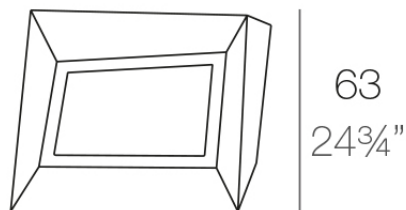

Faz xl planter 82x63x60

by Ramón Esteve

Vondom's Faz collection, designed by Ramón Esteve, is one of the firm's most iconic collections. It stands out for its modular design and sophistication, representing harmony, serenity and timelessness through mineral and emphatic shapes. Faz transforms environments with its unique combination of material and light, creating an enveloping and exclusive atmosphere.

Info

Description

Pot made of polyethylene resin by rotational moulding. 100% Recyclable. Item suitable for indoor and outdoor use. Available in different finishes.

Weight: 12 Kg

FAZ Macetero bajo XL C = 27 L
FAZ Down planter XL C = 7 gal