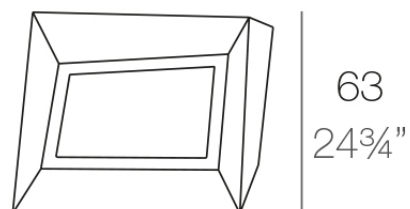

Faz xl planter 82x63x60

by Ramón Esteve

Vondom's Faz collection, designed by Ramón Esteve, is one of the firm's most iconic collections. It stands out for its modular design and sophistication, representing harmony, serenity and timelessness through mineral and emphatic shapes. Faz transforms environments with its unique combination of material and light, creating an enveloping and exclusive atmosphere.

Info

Description

Pot made of polyethylene resin by rotational moulding. 100% Recyclable. Item suitable for indoor and outdoor use. Available in different finishes.

Weight: 12 Kg

FAZ Macetero bajo XL C = 27 L
FAZ Down planter XL C = 7 gal