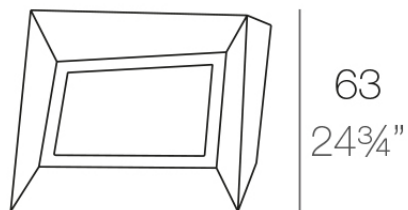

Faz xl planter 82x63x60

by Ramón Esteve

Vondom's Faz collection, designed by Ramón Esteve, is one of the firm's most iconic collections. It stands out for its modular design and sophistication, representing harmony, serenity and timelessness through mineral and emphatic shapes. Faz transforms environments with its unique combination of material and light, creating an enveloping and exclusive atmosphere.

Info

Description

Pot made of polyethylene resin by rotational moulding. 100% Recyclable. Item suitable for indoor and outdoor use. Available in different finishes.

Weight: 12 Kg

FAZ Macetero bajo XL C = 27 L
FAZ Down planter XL C = 7 gal