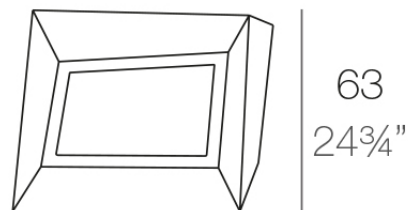

## Faz xl planter 82x63x60

by Ramón Esteve

Vondom's Faz collection, designed by Ramón Esteve, is one of the firm's most iconic collections. It stands out for its modular design and sophistication, representing harmony, serenity and timelessness through mineral and emphatic shapes. Faz transforms environments with its unique combination of material and light, creating an enveloping and exclusive atmosphere.

### Description

Pot made of polyethylene resin by rotational moulding. 100% Recyclable. Item suitable for indoor and outdoor use. Available in different finishes.

Weight: 12 Kg

FAZ Macetero bajo XL    C = 27 L  
FAZ Down planter XL    C = 7 gal