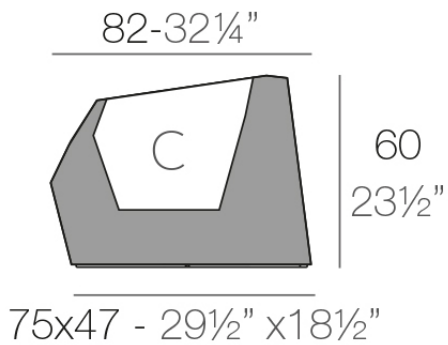

Faz xl planter 82x63x60

by Ramón Esteve

Vondom's Faz collection, designed by Ramón Esteve, is one of the firm's most iconic collections. It stands out for its modular design and sophistication, representing harmony, serenity and timelessness through mineral and emphatic shapes. Faz transforms environments with its unique combination of material and light, creating an enveloping and exclusive atmosphere.

Info

Description

Pot made of polyethylene resin by rotational moulding. 100% Recyclable. Item suitable for indoor and outdoor use. Available in different finishes.

Weight: 12 Kg

FAZ Macetero bajo XL C = 27 L
FAZ Down planter XL C = 7 gal