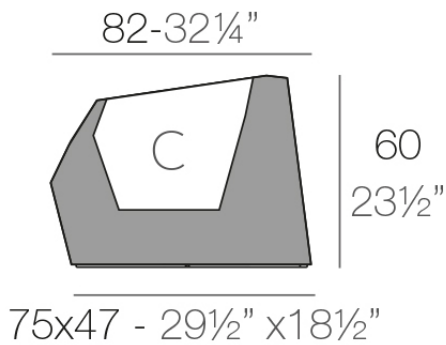

Info

Description

Pot made of polyethylene resin by rotational moulding. 100% Recyclable. Item suitable for indoor and outdoor use. Available in different finishes.

Weight: 12 Kg

FAZ Macetero bajo XL   C = 27 L
FAZ Down planter XL   C = 7 gal