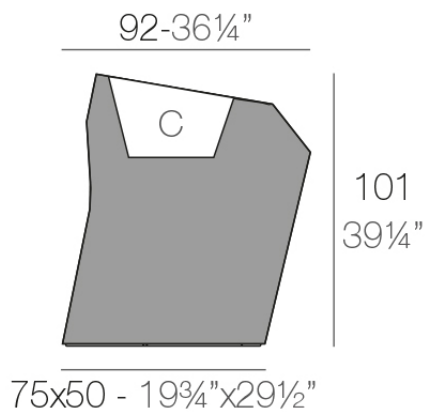

## Faz xl planter 92x77x101

by Ramón Esteve

Vondom's Faz collection, designed by Ramón Esteve, is one of the firm's most iconic collections. It stands out for its modular design and sophistication, representing harmony, serenity and timelessness through mineral and emphatic shapes. Faz transforms environments with its unique combination of material and light, creating an enveloping and exclusive atmosphere.

### Description

Pot made of polyethylene resin by rotational moulding. 100% Recyclable. Item suitable for indoor and outdoor use. Available in different finishes.

Weight: 24 Kg

FAZ Macetero medio XL C = 50 L  
FAZ Medium planter XL C = 13 gal