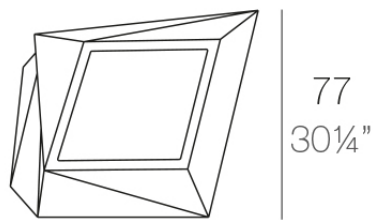

## Faz xl planter 92x77x101

by Ramón Esteve

Vondom's Faz collection, designed by Ramón Esteve, is one of the firm's most iconic collections. It stands out for its modular design and sophistication, representing harmony, serenity and timelessness through mineral and emphatic shapes. Faz transforms environments with its unique combination of material and light, creating an enveloping and exclusive atmosphere.

### Description

Pot made of polyethylene resin by rotational moulding. 100% Recyclable. Item suitable for indoor and outdoor use. Available in different finishes.

Weight: 24 Kg

FAZ Macetero medio XL C = 50 L  
FAZ Medium planter XL C = 13 gal