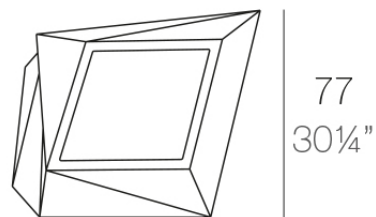

## Faz xl planter 92x77x101

by Ramón Esteve

Vondom's Faz collection, designed by Ramón Esteve, is one of the firm's most iconic collections. It stands out for its modular design and sophistication, representing harmony, serenity and timelessness through mineral and emphatic shapes. Faz transforms environments with its unique combination of material and light, creating an enveloping and exclusive atmosphere.

### Description

Pot made of polyethylene resin by rotational moulding. 100% Recyclable. Item suitable for indoor and outdoor use. Available in different finishes.

Weight: 24 Kg

FAZ Macetero medio XL C = 50 L  
FAZ Medium planter XL C = 13 gal