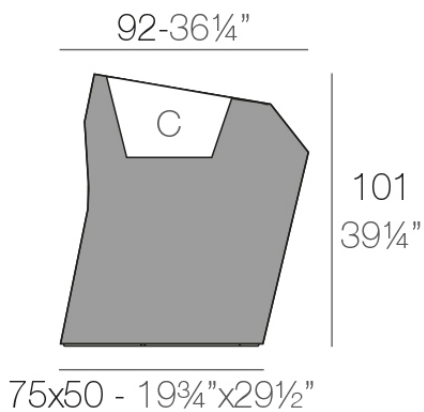

## Faz xl planter 92x77x101

by Ramón Esteve

Vondom's Faz collection, designed by Ramón Esteve, is one of the firm's most iconic collections. It stands out for its modular design and sophistication, representing harmony, serenity and timelessness through mineral and emphatic shapes. Faz transforms environments with its unique combination of material and light, creating an enveloping and exclusive atmosphere.

### Description

Pot made of polyethylene resin by rotational moulding. 100% Recyclable. Item suitable for indoor and outdoor use. Available in different finishes.

Weight: 24 Kg

FAZ Macetero medio XL C = 50 L  
FAZ Medium planter XL C = 13 gal