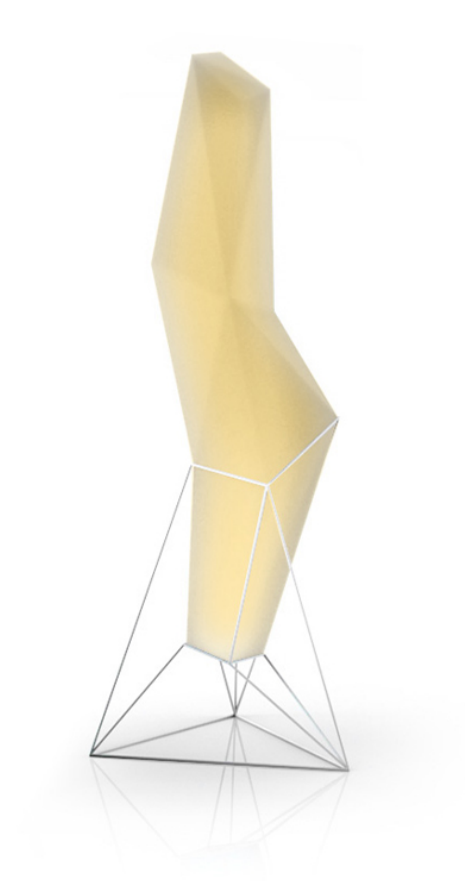

## Faz lamp

by Ramón Esteve

Vondom's Faz collection, designed by Ramón Esteve, is one of the firm's most iconic collections. It stands out for its modular design and sophistication, representing harmony, serenity and timelessness through mineral and emphatic shapes. Faz transforms environments with its unique combination of material and light, creating an enveloping and exclusive atmosphere.

### Description

Made of polyethylene resin by rotational moulding. 100% Recyclable. Item suitable for indoor and outdoor use. Available in different finishes.

Weight: 17.51 Kg

FAZ Lámpara  
FAZ Lamp