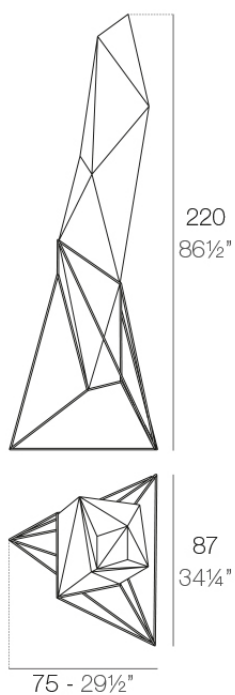

### Description

Made of polyethylene resin by rotational moulding. 100% Recyclable. Item suitable for indoor and outdoor use. Available in different finishes.

Weight: 17.51 Kg

FAZ Lámpara  
FAZ Lamp

## estructura

---

Aluminium  
Ref. VVAR00617

white