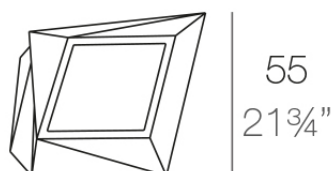

## Faz planter 66x55x70

by Ramón Esteve

Vondom's Faz collection, designed by Ramón Esteve, is one of the firm's most iconic collections. It stands out for its modular design and sophistication, representing harmony, serenity and timelessness through mineral and emphatic shapes. Faz transforms environments with its unique combination of material and light, creating an enveloping and exclusive atmosphere.

### Description

Made of polyethylene resin by rotational moulding. 100% Recyclable. Item suitable for indoor and outdoor use. Available in different finishes.

Weight: 8 Kg

FAZ Macetero medio C = 21 L

FAZ Medium planter C = 5 $\frac{1}{2}$  gal