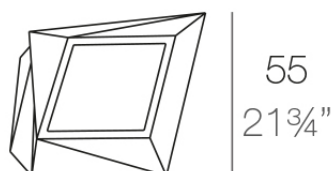

## Faz planter 66x55x70

by Ramón Esteve

Vondom's Faz collection, designed by Ramón Esteve, is one of the firm's most iconic collections. It stands out for its modular design and sophistication, representing harmony, serenity and timelessness through mineral and emphatic shapes. Faz transforms environments with its unique combination of material and light, creating an enveloping and exclusive atmosphere.

### Description

Made of polyethylene resin by rotational moulding. 100% Recyclable. Item suitable for indoor and outdoor use. Available in different finishes.

Weight: 8 Kg

FAZ Macetero medio C = 21 L

FAZ Medium planter C = 5<sup>1</sup>/<sub>2</sub> gal