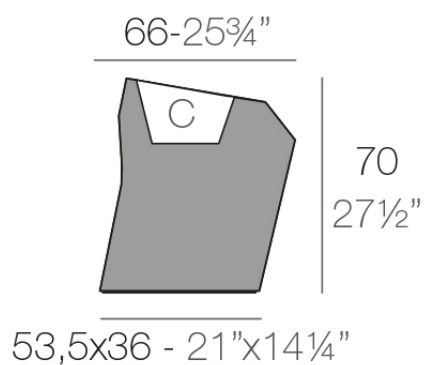

## Faz planter 66x55x70

by Ramón Esteve

Vondom's Faz collection, designed by Ramón Esteve, is one of the firm's most iconic collections. It stands out for its modular design and sophistication, representing harmony, serenity and timelessness through mineral and emphatic shapes. Faz transforms environments with its unique combination of material and light, creating an enveloping and exclusive atmosphere.

### Description

Made of polyethylene resin by rotational moulding. 100% Recyclable. Item suitable for indoor and outdoor use. Available in different finishes.

Weight: 8 Kg

FAZ Macetero medio C = 21 L

FAZ Medium planter C = 5 $\frac{1}{2}$  gal