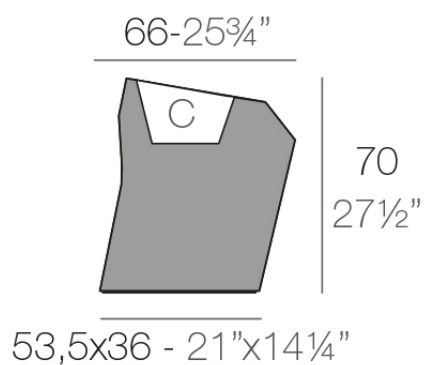

## Faz planter 66x55x70

by Ramón Esteve

Vondom's Faz collection, designed by Ramón Esteve, is one of the firm's most iconic collections. It stands out for its modular design and sophistication, representing harmony, serenity and timelessness through mineral and emphatic shapes. Faz transforms environments with its unique combination of material and light, creating an enveloping and exclusive atmosphere.

### Description

Made of polyethylene resin by rotational moulding. 100% Recyclable. Item suitable for indoor and outdoor use. Available in different finishes.

Weight: 8 Kg

FAZ Macetero medio C = 21 L

FAZ Medium planter C = 5<sup>1</sup>/<sub>2</sub> gal