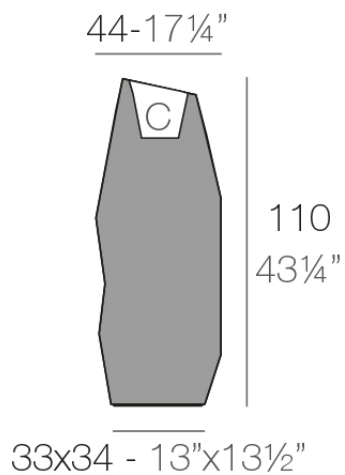

## Faz planter 44x49x110

by Ramón Esteve

Vondom's Faz collection, designed by Ramón Esteve, is one of the firm's most iconic collections. It stands out for its modular design and sophistication, representing harmony, serenity and timelessness through mineral and emphatic shapes. Faz transforms environments with its unique combination of material and light, creating an enveloping and exclusive atmosphere.

### Description

Made of polyethylene resin by rotational moulding. 100% Recyclable. Item suitable for indoor and outdoor use. Available in different finishes.

Weight: 8 Kg

FAZ Macetero alto C = 10 L  
FAZ High planter C = 2 1/2 gal