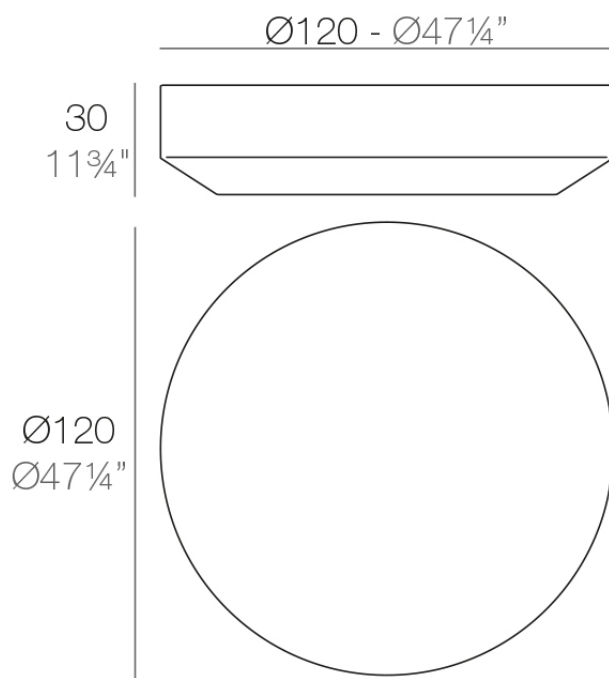

### Description

Made of polyethylene resin by rotational moulding. 100% Recyclable. Item suitable for indoor and outdoor use. Available in different finishes.

Weight: 18.05 Kg

VELA Mesa Baja  $\text{Ø}120$   
VELA Low Table  $\text{Ø}47\frac{1}{4}"$