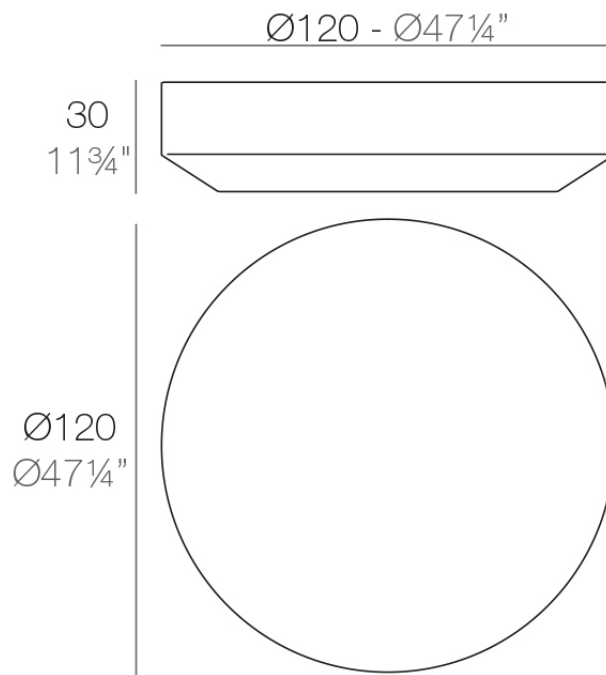

Info

Description

Made of polyethylene resin by rotational moulding. 100% Recyclable. Item suitable for indoor and outdoor use. Available in different finishes.

Weight: 18.05 Kg

VELA Mesa Baja $\text{Ø}120$
VELA Low Table $\text{Ø}47\frac{1}{4}"$