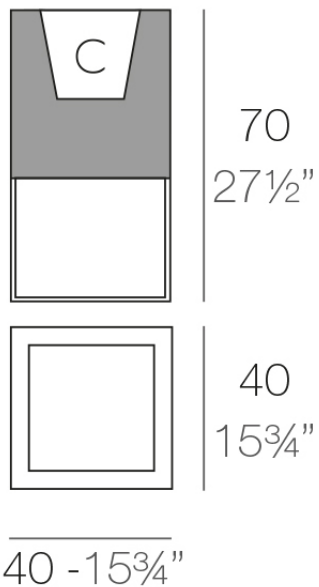

Info

Description

Pot made of polyethylene resin by rotational moulding. 100% Recyclable. Item suitable for indoor and outdoor use. Available in different finishes.

Weight: 6 Kg

VELA Cubo 40 C = 22 L x 31 cm
VELA Cube 40 C = 6 gal x 12 1/6" x 12 1/6"