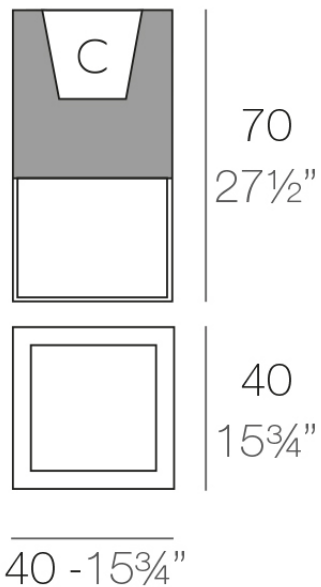

Info

Description

Pot made of polyethylene resin by rotational moulding. 100% Recyclable. Item suitable for indoor and outdoor use. Available in different finishes.

Weight: 6 Kg

VELA Cubo 40 C = 22 L x 33 cm
VELA Cube 40 C = 6 gal x 12 1/8" x 12 1/8"