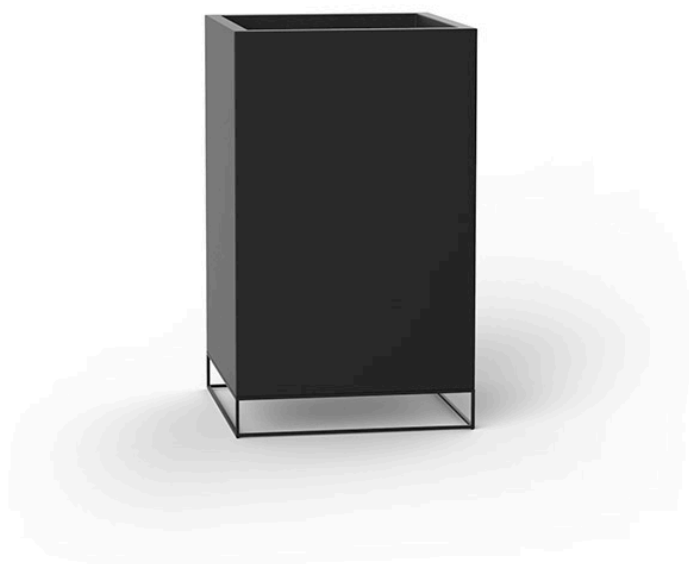

Vela high cube planter 60x60x100

by Ramón Esteve

The Vela collection, designed by Ramón Esteve for Vondom, offers a wide range of outdoor furniture and planters that combine the comfort and warmth of indoor furniture. With a design that balances proportions and geometric lines, Vela transforms any space into a cosy and elegant retreat.

Info

Description

Pot made of polyethylene resin by rotational moulding. 100% Recyclable. Item suitable for indoor and outdoor use. Available in different finishes.

Weight: 17 Kg

60 - 23½"

VELA Cubo Alto 60

VELA High Cube 60

C = 72 L 15 x 46 cm

C = 19 gal 15 x 18"

Finishes

finishes

Basic

Ref. 54036A

Matt Polyethylene