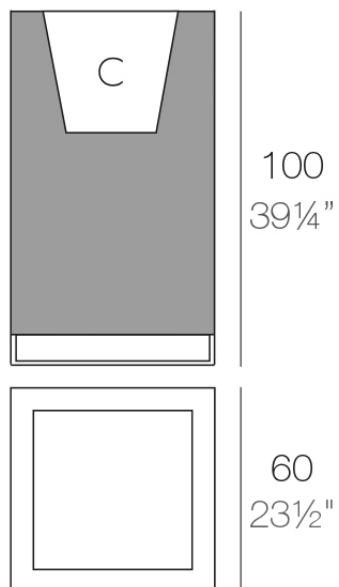

Info

Description

Pot made of polyethylene resin by rotational moulding. 100% Recyclable. Item suitable for indoor and outdoor use. Available in different finishes.

Weight: 17 Kg

60 - 23½"

VELA Cubo Alto 60

VELA High Cube 60

C = 72 L 15 x 46 cm

C = 19 gal 15 x 18"

Finishes

finishes

Basic

Ref. 54036A

Matt Polyethylene