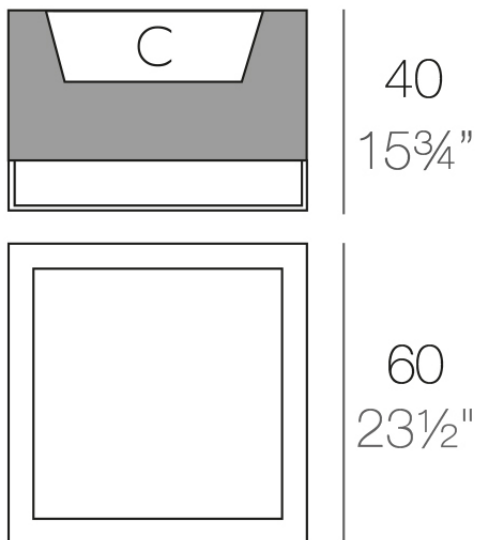

Info

Description

Pot made of polyethylene resin by rotational moulding. 100% Recyclable. Item suitable for indoor and outdoor use. Available in different finishes.

Weight: 10 Kg

60 - 23 1/2"

VELA Land C = 30 L 16 x 24 cm

VELA Land C = 8 gal 11 x 9 1/2"

Finishes

finishes

Basic

Ref. 54037A

white 2001

black 2002

ecru 2003