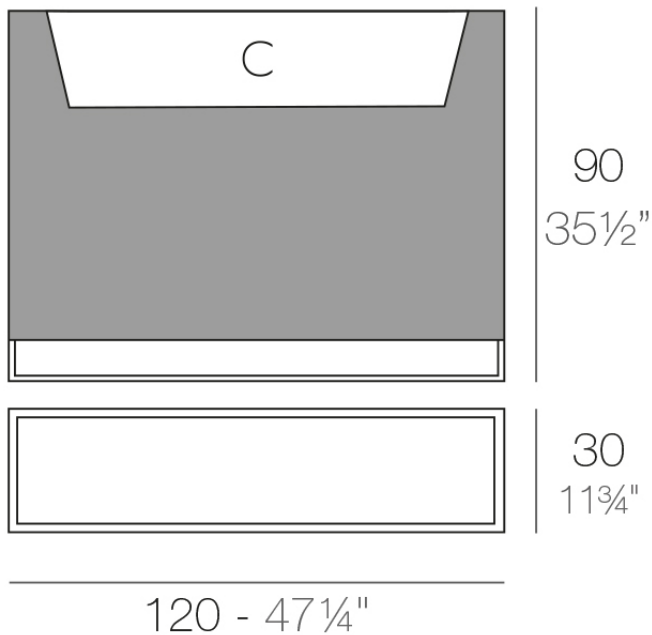

### Description

Pot made of polyethylene resin by rotational moulding. 100% Recyclable. Item suitable for indoor and outdoor use. Available in different finishes.

Weight: 22.1 Kg

VELA Muro C = 60 L 14 x 24 cm  
VELA Wall C = 16 gal 14 x 24 cm