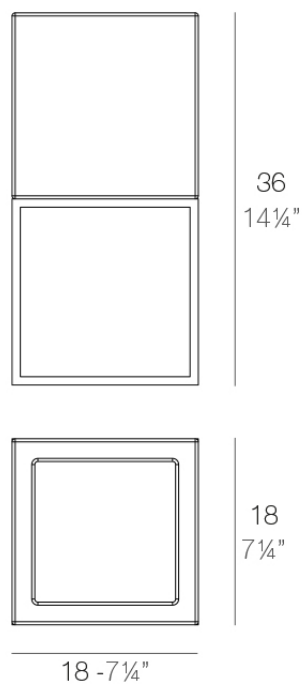

Info

Description

Pot made of polyethylene resin by rotational moulding. 100% Recyclable. Item suitable for indoor and outdoor use. Available in different finishes.

Weight: 0.4 Kg

VELA Nano Cubo 36 C = 2 L
VELA Nano Cube 36 C = 1/2 gal