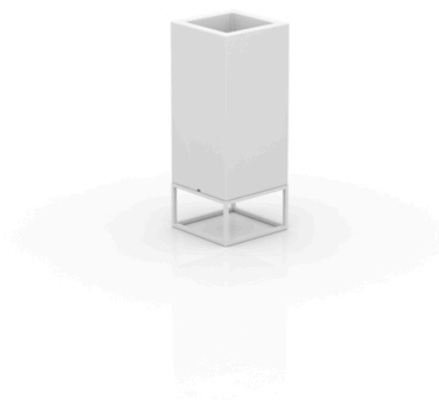

Vela high nano cube planter 18x18x46

by Ramón Esteve

The Vela collection, designed by Ramón Esteve for Vondom, offers a wide range of outdoor furniture and planters that combine the comfort and warmth of indoor furniture. With a design that balances proportions and geometric lines, Vela transforms any space into a cosy and elegant retreat.

Info

Description

Pot made of polyethylene resin by rotational moulding. 100% Recyclable. Item suitable for indoor and outdoor use. Available in different finishes.

Weight: 2.2 Kg

VELA Nano Cubo Alto 46
VELA Nano High Cube 46

C = 1,5 L
C = ½ gal

Finishes

finishes

Basic

Ref. 54040A

white 2001

black 2002

ecru 2003