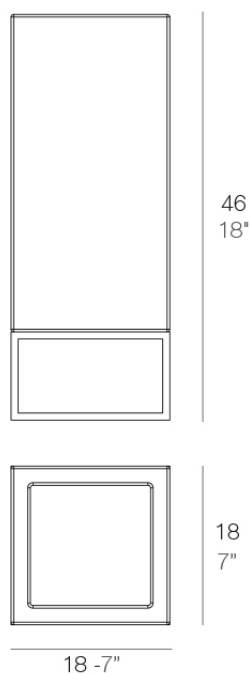

Info

Description

Pot made of polyethylene resin by rotational moulding. 100% Recyclable. Item suitable for indoor and outdoor use. Available in different finishes.

Weight: 2.2 Kg

VELA Nano Cubo Alto 46
VELA Nano High Cube 46

C = 1,5 L
C = ½ gal

Finishes

finishes

Basic

Ref. 54040A

white 2001

black 2002

ecru 2003