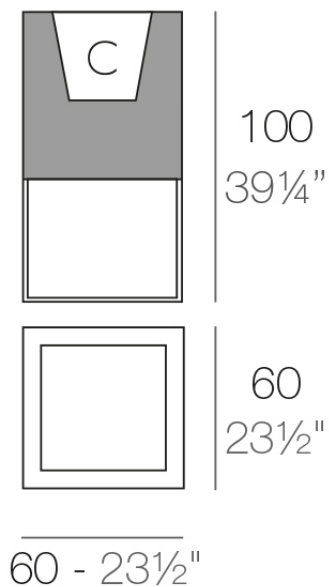

### Description

Pot made of polyethylene resin by rotational moulding. 100% Recyclable. Item suitable for indoor and outdoor use. Available in different finishes.

Weight: 14.9 Kg

VELA Cubo 60 C = 72 L  
VELA Cube 60 C = 19 gal