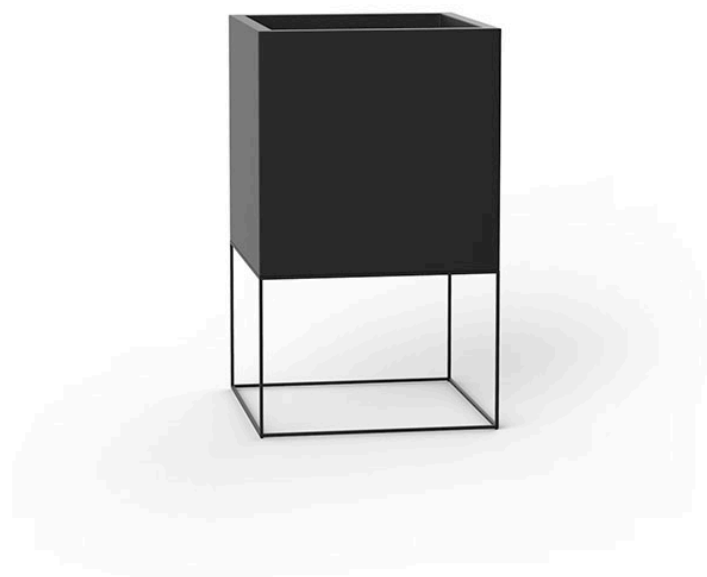

## Vela cube planter 60x60x100

by Ramón Esteve

The Vela collection, designed by Ramón Esteve for Vondom, offers a wide range of outdoor furniture and planters that combine the comfort and warmth of indoor furniture. With a design that balances proportions and geometric lines, Vela transforms any space into a cosy and elegant retreat.

### Description

Pot made of polyethylene resin by rotational moulding. 100% Recyclable. Item suitable for indoor and outdoor use. Available in different finishes.

Weight: 14.9 Kg

VELA Cubo 60 C = 72 L  
VELA Cube 60 C = 19 gal