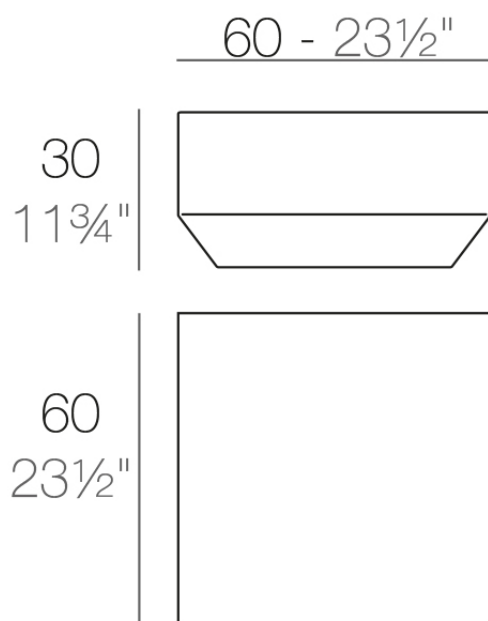

### Description

Made of polyethylene resin by rotational moulding. 100% Recyclable. Item suitable for indoor and outdoor use. Available in different finishes.

Weight: 3.3 Kg

VELA Mesa Baja 60 x 60  
VELA Low Table 23 1/2"