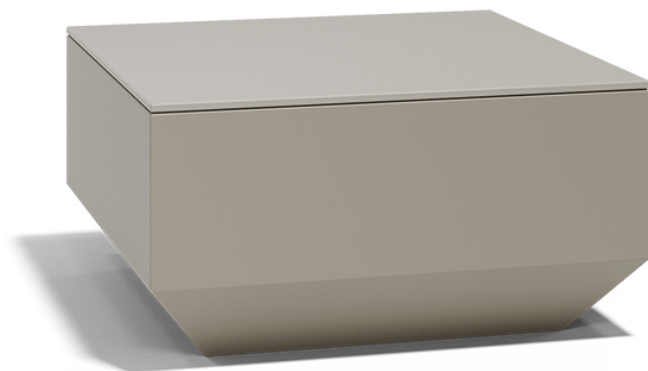

Vela sunbed table

by Ramón Esteve

The Vela collection, designed by Ramón Esteve for Vondom, offers a wide range of outdoor furniture and planters that combine the comfort and warmth of indoor furniture. With a design that balances proportions and geometric lines, Vela transforms any space into a cosy and elegant retreat.