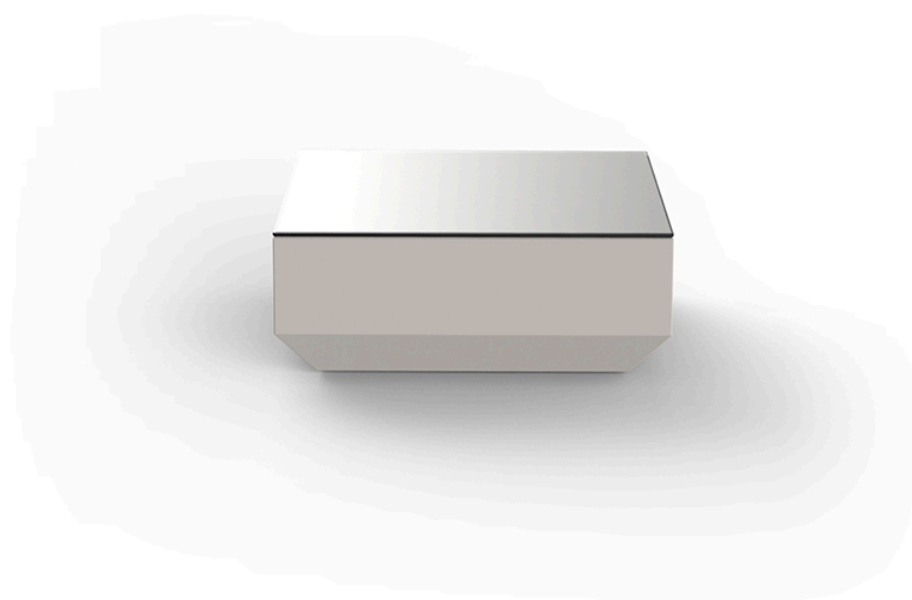

Vela coffee table 80x80x30

by Ramón Esteve

The Vela collection, designed by Ramón Esteve for Vondom, offers a wide range of outdoor furniture and planters that combine the comfort and warmth of indoor furniture. With a design that balances proportions and geometric lines, Vela transforms any space into a cosy and elegant retreat.

Info

Description

Made of polyethylene resin by rotational moulding. 100% Recyclable. Item suitable for indoor and outdoor use. Available in different finishes.

Weight: 11.05 Kg

VELA Mesa Baja 80 x 80
VELA Low Table 31 1/2"