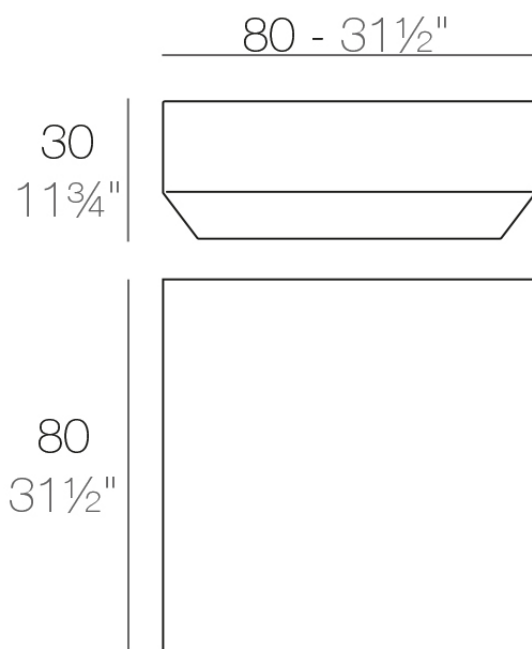

Info

Description

Made of polyethylene resin by rotational moulding. 100% Recyclable. Item suitable for indoor and outdoor use. Available in different finishes.

Weight: 11.05 Kg

VELA Mesa Baja 80 x 80
VELA Low Table 31 1/2"