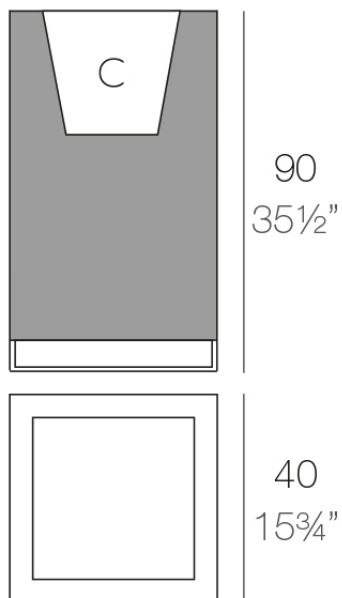

Info

Description

Pot made of polyethylene resin by rotational moulding. 100% Recyclable. Item suitable for indoor and outdoor use. Available in different finishes.

Weight: 13 Kg

40 - 15³/₄"

VELA Cubo Alto 40

VELA High Cube 40

C = 24 L

C = 6¹/₂ gal