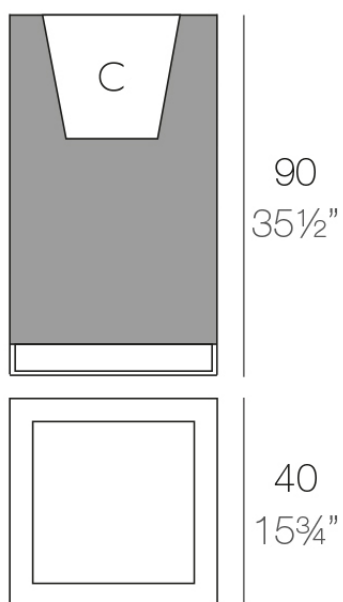

Info

Description

Pot made of polyethylene resin by rotational moulding. 100% Recyclable. Item suitable for indoor and outdoor use. Available in different finishes.

Weight: 13 Kg

40 - 15³/₄"

VELA Cubo Alto 40

VELA High Cube 40

C = 24 L

C = 6¹/₂ gal

Finishes

finishes

Basic

Ref. 54049A

white 2001