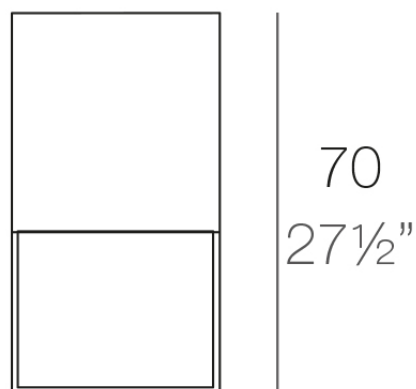

Info

Description

Made of polyethylene resin by rotational moulding. 100% Recyclable. Item suitable for indoor and outdoor use. Available in different finishes.

Weight: 6 Kg

40x40
15³/₄" x 15³/₄"

VELA Lámpara Cubo 70
VELA Lamp Cube 70