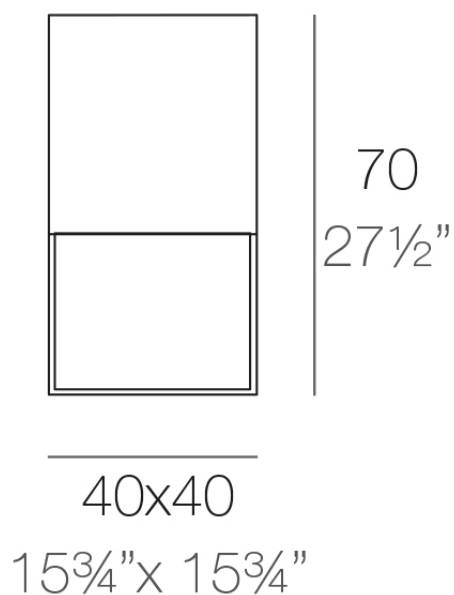

Info

Description

Made of polyethylene resin by rotational moulding. 100% Recyclable. Item suitable for indoor and outdoor use. Available in different finishes.

Weight: 6 Kg

VELA Lámpara Cubo 70
VELA Lamp Cube 70