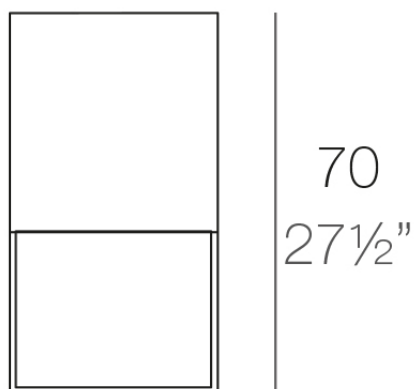

Info

Description

Made of polyethylene resin by rotational moulding. 100% Recyclable. Item suitable for indoor and outdoor use. Available in different finishes.

Weight: 6 Kg

40x40
15³/₄" x 15³/₄"

VELA Lámpara Cubo 70
VELA Lamp Cube 70