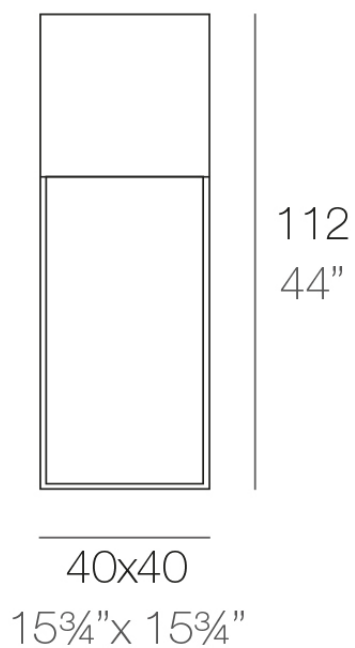

Info

Description

Made of polyethylene resin by rotational moulding. 100% Recyclable. Item suitable for indoor and outdoor use. Available in different finishes.

Weight: 6.69 Kg

VELA Lámpara Cubo 112
VELA Lamp Cube 112