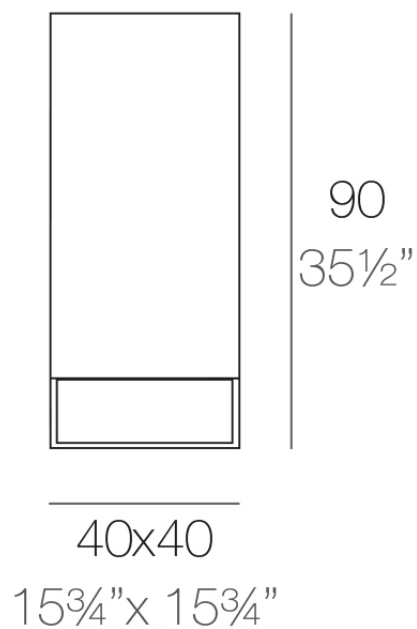

### Description

Made of polyethylene resin by rotational moulding. 100% Recyclable. Item suitable for indoor and outdoor use. Available in different finishes.

Weight: 13 Kg

VELA Lámpara Cubo Alto 90  
VELA Lamp High Cube 90