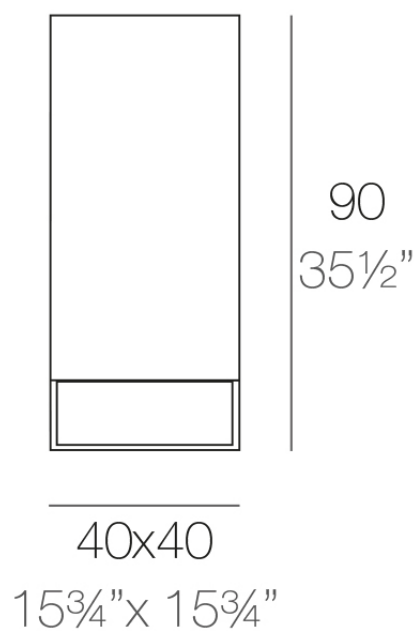

Info

Description

Made of polyethylene resin by rotational moulding. 100% Recyclable. Item suitable for indoor and outdoor use. Available in different finishes.

Weight: 13 Kg

VELA Lámpara Cubo Alto 90
VELA Lamp High Cube 90