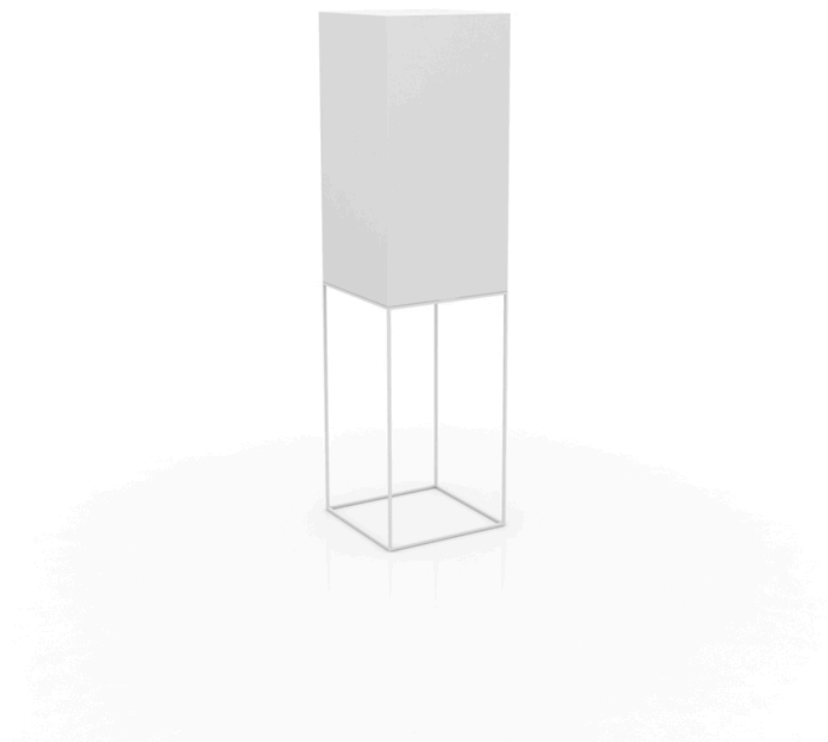

## Vela high cube lamp 40x40x152

by Ramón Esteve

The Vela collection, designed by Ramón Esteve for Vondom, offers a wide range of outdoor furniture and planters that combine the comfort and warmth of indoor furniture. With a design that balances proportions and geometric lines, Vela transforms any space into a cosy and elegant retreat.

### Description

Made of polyethylene resin by rotational moulding. 100% Recyclable. Item suitable for indoor and outdoor use. Available in different finishes.

Weight: 10.5 Kg

VELA Lámpara Cubo Alto 152  
VELA Lamp High Cube 152